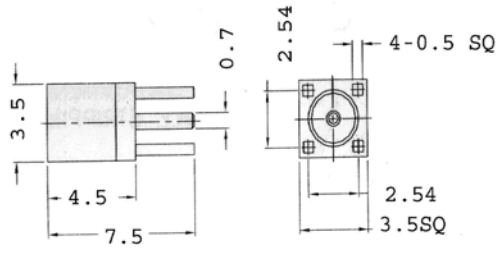

P/N: 1320A204M

Crimp Type for Flexible Cable

Right Angle Plug

Cable: RG174/U, 188/U, 316/U

P/N: 1313A204M

**Printed Circuit Board
Connectors**

Vertical Jack

P/N: 1361A514
