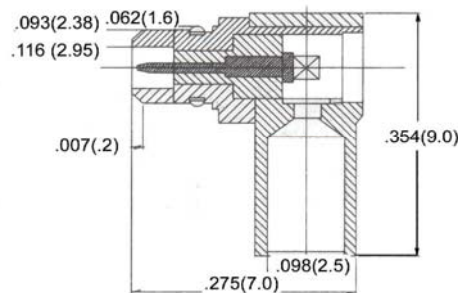

P/N: 1320A204M

Crimp Type for Flexible Cable

Right Angle Plug

Cable: RG174/U, 188/U, 316/U

P/N: 1313A204M

**Printed Circuit Board
Connectors**

Vertical Jack

P/N: 1361A514
