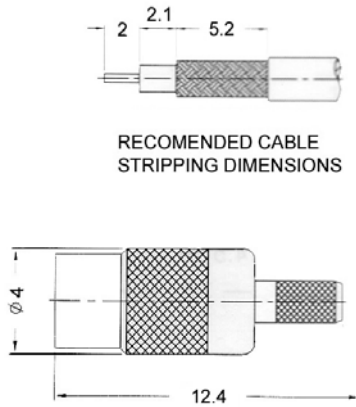

MMCX Connectors

Crimp Type for Flexible Cable

Straight Cable Plug

Cable: RG174/U, 188/U, 316/U

P/N: 1310A204M

Crimp Type for Flexible Cable

Straight Cable Jack

Cable: RG174/U, 188/U, 316/U

P/N: 1320A204M

Crimp Type for Flexible Cable

Right Angle Plug

Cable: RG174/U, 188/U, 316/U

P/N: 1313A204M

**Printed Circuit Board
Connectors**

Vertical Jack

P/N: 1361A514
