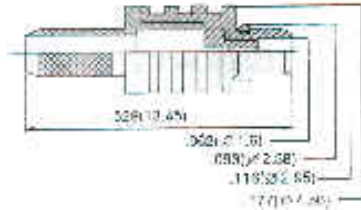

MMCX Connectors

Crimp Type for Flexible Cable

Straight Cable Plug

Cable: RG174/U, 188/U, 316/U

P/N: 1310A204M

Crimp Type for Flexible Cable

Straight Cable Jack

Cable: RG174/U, 188/U, 316/U

P/N: 1320A204M

Crimp Type for Flexible Cable

Right Angle Plug

Cable: RG174/U, 188/U, 316/U

P/N: 1313A204M

**Printed Circuit Board
Connectors**

Vertical Jack

P/N: 1361A514
