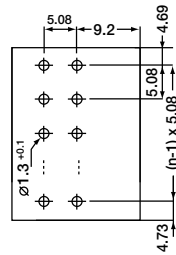

5.08 mm Terminal Blocks

TOP 1.5GS/5.08/90
Single-Level
90° Orientation
Without Test Points