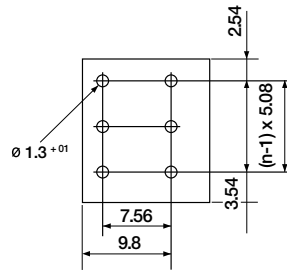

LMZF 5.08/90
Single-Level
90° Orientation
Tension Clamp
Without Test Points

LM 5.08/135
Single-Level
135° Orientation
Without Test Points