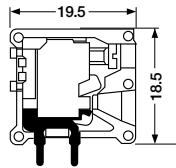

5.08 mm Terminal Blocks

TOP 1.5GS/5.08/90
Single-Level
90° Orientation
Without Test Points