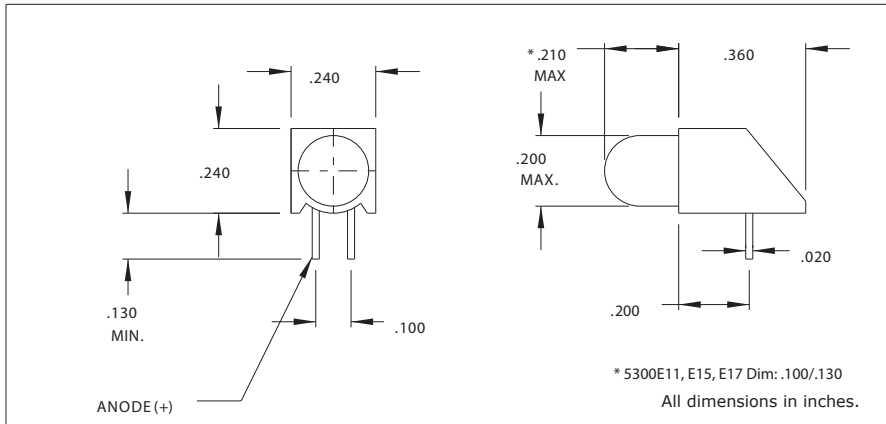

## 5300 Series T-1 3/4 Right Angle LED Assembly

#### Features

- Block mounting height and spacing alignment saves assembly cost and time.
- Full range of brightness.
- Available with built-in resistor chip to eliminate the need for external resistor, operates off 5V or 12V supply.
- TTL compatible
- Standoffs prevent flux entrapment.