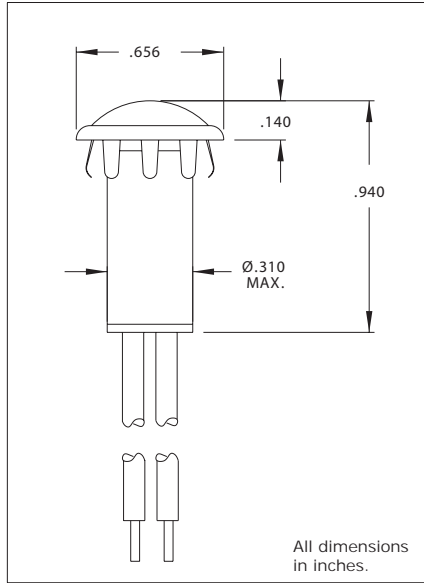

### DESCRIPTION AND FEATURES

Mounting: Ø.500 MIN.

Wire Leads: No.24 AWG 4.40/4.80 long, stripped .430/.570

Lens: Polycarbonate

Bezel: Mirror finish chrome plated steel

Lens Color	Incandescent	
	Model No. (12V)	Model No. (28V)
Red	2990P1-12V	2990P1-28V
Amber	2990P3-12V	2990P3-28V
White	2990P4-12V	2990P4-28V
Green	2990P5-12V	2990P5-28V
Blue	2990P6-12V	2990P6-28V
Lamp used	#2162	#2187
Lead color	Yellow	Purple
Mounting	Plug-button bezel	