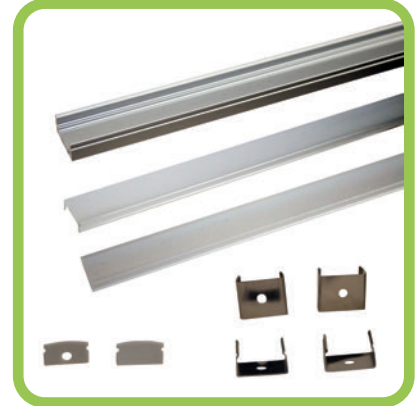

ALUMINUM LED CHANNEL KITS

ZFC-17-PC/KIT - Low Profile Channel

FEATURES HIGH-TEMP POLYCARBONATE LENSES

W: 17mm H: 8.5mm L: 1 meter

CONTENTS:

- 1 ZFC-17 Aluminum Channel (1 meter)
- 1 Milk White lens
- 1 Semi Clear lens
- 2 End Caps (1 with hole, 1 without)
- 4 Mounting Clips

ZFC-18C-PC/KIT - Corner Mount Channel

FEATURES HIGH-TEMP POLYCARBONATE LENSES

W: 18.5 mm H: 18.5 mm L: 1 meter

CONTENTS:

- 1 ZFC-18C Aluminum Channel (1 meter)
- 1 Milk White lens
- 1 Clear lens
- 2 End Caps (1 with hole, 1 without)
- 4 Mounting Clips

COMPATIBLE LED FLEX TAPE

ZFS-84000

JKL LED Flex Series	Voltage	Width of tape	Features	ZFC-17-PC/KIT	ZFC-18C-PC/KIT	ZFC-20BP/KIT	ZFC-21/KIT	ZFC-11WR/KIT
ZFS-8500	12V	8mm	Standard	✓	✓	✓	✓	✓
ZFS-85000HD	12V	8mm	High Density	✓	✓	✓	✓	✓
ZFS-105000-DBW	12V	10mm	Adjustable White	✓	✓	✓	✓	X
ZFS-10504-RGB	12V	10mm	RGB	✓	✓	✓	✓	X
ZFS-84000	24V	8mm	High Density	✓	✓	✓	✓	✓
ZFS-125000HD	24V	12mm	High Density	✓	✓	✓	✓	X
ZFS-104000	24V	10mm	High Output	✓	✓	✓	✓	X
ZFS-245000	24V	10mm	High Output	✓	✓	✓	✓	X

ALUMINUM LED CHANNEL KITS

ZFC-20BP-KIT - Domed Lens

W: 20mm H: 20mm L: 1 meter

CONTENTS:

- 1 ZFC-20 Aluminum Channel (1 meter)
- 1 Milk White lens
- 1 Semi Clear lens
- 2 End Caps (1 with hole, 1 without)