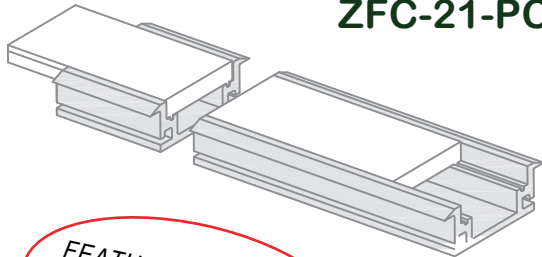

ZFC-18C-PC/KIT - Corner Mount Channel

FEATURES HIGH-TEMP POLYCARBONATE LENSES

W: 18.5 mm H: 18.5 mm L: 1 meter

CONTENTS:

- 1 ZFC-18C Aluminum Channel (1 meter)
- 1 Milk White lens
- 1 Clear lens
- 2 End Caps (1 with hole, 1 without)
- 4 Mounting Clips

ALUMINUM LED CHANNEL KITS

ZFC-20BP-KIT - Domed Lens

W: 20mm H: 20mm L: 1 meter

CONTENTS:

- 1 ZFC-20 Aluminum Channel (1 meter)
- 1 Milk White lens
- 1 Semi Clear lens
- 2 End Caps (1 with hole, 1 without)

*BOTTOM RAIL PROVIDES FOR INVISIBLE MOUNTING
NO MOUNTING CLIPS NEEDED*

ZFC-21-PC-KIT - Recessed Channel

W: 27 mm H: 11 mm L: 1 meter

CONTENTS:

- 1 ZFC-21 Aluminum Channel (1 meter)
- 1 Frosted Lens
- 2 End Caps (1 with hole, 1 without)