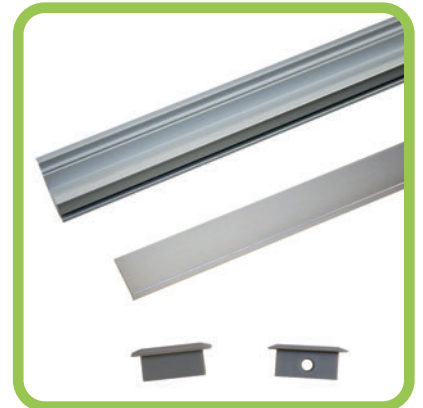

ZFC-18C-PC/KIT - Corner Mount Channel

FEATURES HIGH-TEMP POLYCARBONATE LENSES

W: 18.5 mm H: 18.5 mm L: 1 meter

CONTENTS:

- 1 ZFC-18C Aluminum Channel (1 meter)
- 1 Milk White lens
- 1 Clear lens
- 2 End Caps (1 with hole, 1 without)
- 4 Mounting Clips

ALUMINUM LED CHANNEL KITS

ZFC-20BP-KIT - Domed Lens

W: 20mm H: 20mm L: 1 meter

CONTENTS:

- 1 ZFC-20 Aluminum Channel (1 meter)
- 1 Milk White lens
- 1 Semi Clear lens
- 2 End Caps (1 with hole, 1 without)

*BOTTOM RAIL PROVIDES FOR INVISIBLE MOUNTING
NO MOUNTING CLIPS NEEDED*

ZFC-21-PC-KIT - Recessed Channel

W: 27 mm H: 11 mm L: 1 meter

CONTENTS:

- 1 ZFC-21 Aluminum Channel (1 meter)
- 1 Frosted Lens
- 2 End Caps (1 with hole, 1 without)

*RECESSED LED CHANNEL DOES NOT REQUIRE
MOUNTING CLIPS*

*FEATURES HIGH-TEMP
POLYCARBONATE
LENSES*

ZFC-11WR-KIT - Narrow Channel

W: 11.7mm H: 12mm L: 1 meter

CONTENTS:

- 1 ZFC-11WR Plastic Channel (1 meter)
- 1 Frosted Lens
- 2 End Caps (1 with hole, 1 without)
- 4 Mounting Clips