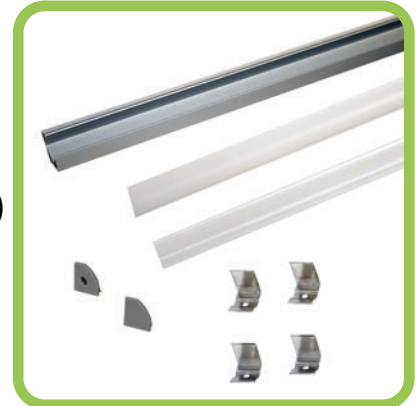

ALUMINUM LED CHANNEL KITS

ZFC-17-PC/KIT - Low Profile Channel

FEATURES HIGH-TEMP POLYCARBONATE LENSES

W: 17mm H: 8.5mm L: 1 meter

CONTENTS:

- 1 ZFC-17 Aluminum Channel (1 meter)
- 1 Milk White lens
- 1 Semi Clear lens
- 2 End Caps (1 with hole, 1 without)
- 4 Mounting Clips

ZFC-18C-PC/KIT - Corner Mount Channel

FEATURES HIGH-TEMP POLYCARBONATE LENSES

W: 18.5 mm H: 18.5 mm L: 1 meter

CONTENTS:

- 1 ZFC-18C Aluminum Channel (1 meter)
- 1 Milk White lens
- 1 Clear lens
- 2 End Caps (1 with hole, 1 without)
- 4 Mounting Clips

COMPATIBLE LED FLEX TAPE

ZFS-84000

JKL LED Flex Series	Voltage	Width of tape	Features	ZFC-17-PC/KIT	ZFC-18C-PC/KIT	ZFC-20BP/KIT	ZFC-21/KIT	ZFC-11WR/KIT
ZFS-8500	12V	8mm	Standard	✓	✓	✓	✓	✓
ZFS-85000HD	12V	8mm	High Density	✓	✓	✓	✓	✓
ZFS-105000-DBW	12V	10mm	Adjustable White	✓	✓	✓	✓	X
ZFS-10504-RGB	12V	10mm	RGB	✓	✓	✓	✓	X
ZFS-84000	24V	8mm	High Density	✓	✓	✓	✓	✓
ZFS-125000HD	24V	12mm	High Density	✓	✓	✓	✓	X
ZFS-104000	24V	10mm	High Output	✓	✓	✓	✓	X
ZFS-245000	24V	10mm	High Output	✓	✓	✓	✓	X

ALUMINUM LED CHANNEL KITS

ZFC-20BP-KIT - Domed Lens

W: 20mm H: 20mm L: 1 meter

CONTENTS:

- 1 ZFC-20 Aluminum Channel (1 meter)
- 1 Milk White lens
- 1 Semi Clear lens
- 2 End Caps (1 with hole, 1 without)