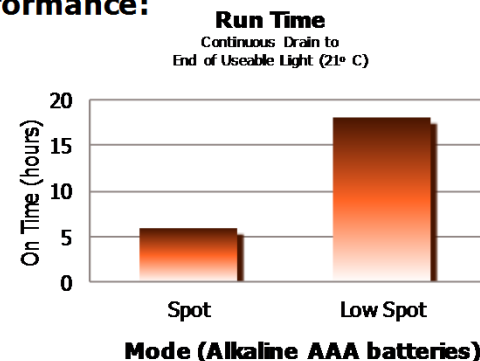

Performance:

Tested according to ANSI/NEMA FL 1 Standards.

Important Notice

This datasheet contains information specific to products manufactured at the time of its publication
Contents herein do not constitute a warranty
©Energizer / All Rights Reserved