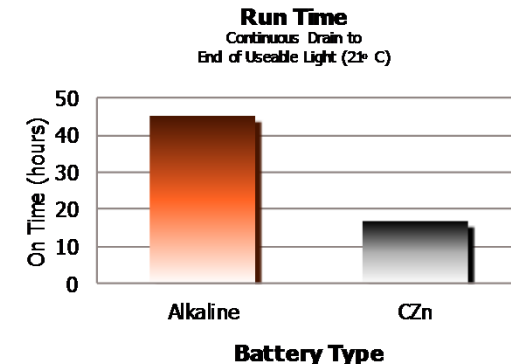

Performance:

Important Notice
This datasheet contains information specific to products manufactured at the time of its publication. Contents herein do not constitute a warranty.
©Energizer / All Rights Reserved