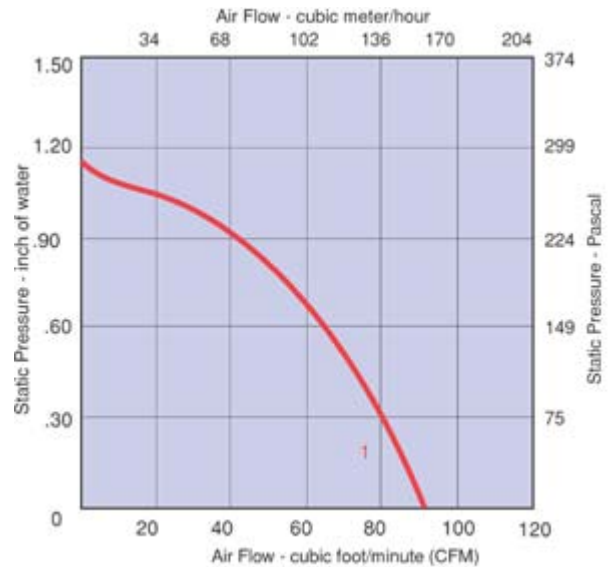

## RER101 Series Motorized Impeller

Part Number	CFM @ 0	Curve	Volts	Voltage Range	Power (W)	Power (W) dBA	Max Ambient Temp C	Wgt. (lbs)	Type Of Bearing	Features
RER101-36/12/12P	90	1	12	11 to 13	13.5	69	55	0.56	Ball	Leads
RER101-36/48/2P	90	1	48	43 to 53	13.5	69	55	0.56	Ball	Leads