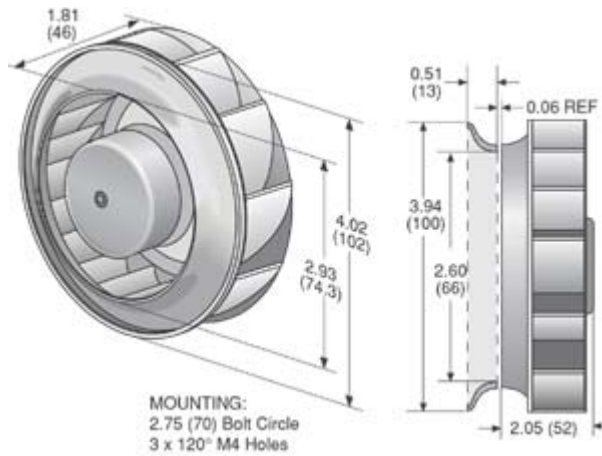

## RER101 Series Motorized Impeller

Part Number	CFM @ 0	Curve	Volts	Voltage Range	Power (W)	Power (W) dBA	Max Ambient Temp C	Wgt. (lbs)	Type Of Bearing	Features
RER101-36/12/12P	90	1	12	11 to 13	13.5	69	55	0.56	Ball	Leads
RER101-36/48/2P	90	1	48	43 to 53	13.5	69	55	0.56	Ball	Leads