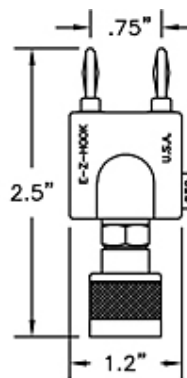

Item # 9415, Type "N" Male to Standard Double Banana Plug Adapter

Type "N" Male to Standard Double Banana Plug Adapter

Housing: Molded nylon, black.

Banana Plugs: Nickel plated brass frame with nickel silver springs, fits standard 0.166" diameter sockets.

[larger image](#)

[larger image](#)

Specifications

Material (Housing)	Molded nylon, black
Insulation	Teflon
Contact Material	Silver-Plated Brass
Material (Banana Plug)	Nickel Plated Brass
Socket Diameter	0.166 in
Adapter Type	Type "N" Male to Banana Plug Adapter