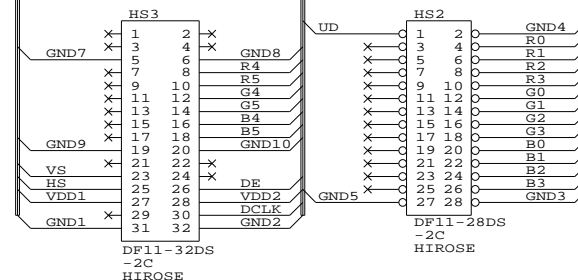

WIRE: UL1571, AWG28  
COLOR CODED

PANEL SIDE

CONTROLLER SIDE

BLACK  
PLASTIC  
MOULDED

CONNECTION TABLE:

DF9-41S	HS1	01	02	03	04	05	06	07	08	09	10	11	12	13	14	15	16	17	18	19	20	21	22	23	24	25	26	27	28	29	30	31	32	33	34	35	36	37	38	39	40	41	HS1			
DF11-28DS	HS2	/	/	/	/	/	/	/	28	04	06	08	/	10	/	/	/	/	02	12	14	16	/	18	/	/	/	/	27	20	22	24	/	26	/	/	/	/	/	/	/	/	/	/	01	HS2
DF11-32DS	HS3	31	30	32	25	23	/	05	/	/	/	/	/	08	10	06	/	/	/	/	/	/	/	/	/	12	14	19	/	/	/	/	/	/	16	18	20	26	27	27	28	/	/	HS3		

P/N 4263116-00  
PANEL CABLE: AC1024/V3/6880, 330mm

DIGITAL VIEW TECHNOLOGY  
COPYRIGHT 2001, ALL RIGHTS RESERVED  
CONFIDENTIAL

DRAWN BY: ADRIAN LEE

Title	PANEL CABLE: AC1024/V3/6880, 330mm	
Size	Document Number	REV
B	(C:\...\DV\DV_CABLE\C6311600.SCH)	01
Date:	January 9, 2001	Sheet 1 of 1