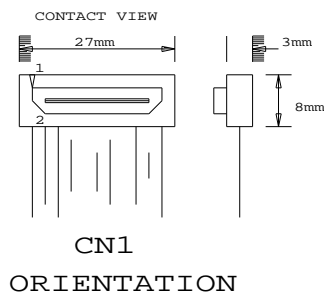

WIRE: UL1571, AWG28  
COLOR CODED

PANEL SIDE

CONTROLLER SIDE

BLACK  
PLASTIC  
MOULDED

CONNECTION TABLE:

DF9-41S	HS1	01	02	03	04	05	06	07	08	09	10	11	12	13	14	15	16	17	18	19	20	21	22	23	24	25	26	27	28	29	30	31	32	33	34	35	36	37	38	39	40	41	HS1			
DF11-28DS	HS2	/	/	/	/	/	/	/	28	04	06	08	/	10	/	/	/	/	02	12	14	16	/	18	/	/	/	/	27	20	22	24	/	26	/	/	/	/	/	/	/	/	/	/	01	HS2
DF11-32DS	HS3	31	30	32	25	23	/	05	/	/	/	/	/	08	10	06	/	/	/	/	/	/	/	/	/	12	14	19	/	/	/	/	/	/	16	18	20	26	27	27	28	/	/	HS3		

P/N 4263116-00  
PANEL CABLE: AC1024/V3/6880, 330mm

DIGITAL VIEW TECHNOLOGY  
COPYRIGHT 2001, ALL RIGHTS RESERVED  
CONFIDENTIAL

DRAWN BY: ADRIAN LEE

Title	PANEL CABLE: AC1024/V3/6880, 330mm	
Size	Document Number	REV
B	(C:\...\DV\DV_CABLE\C6311600.SCH)	01
Date:	January 9, 2001	Sheet 1 of 1