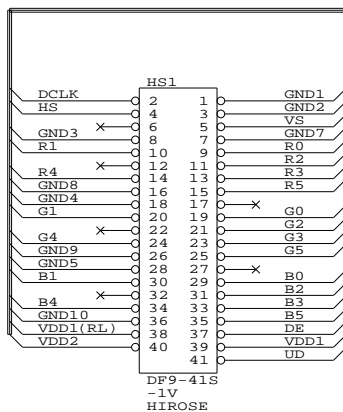

WIRE: UL1571, AWG28  
COLOR CODED

PANEL SIDE

CONTROLLER SIDE

BLACK  
PLASTIC  
MOULDED

CONNECTION TABLE:

DF9-41S	HS1	01	02	03	04	05	06	07	08	09	10	11	12	13	14	15	16	17	18	19	20	21	22	23	24	25	26	27	28	29	30	31	32	33	34	35	36	37	38	39	40	41	HS1			
DF11-28DS	HS2	/	/	/	/	/	/	/	28	04	06	08	/	10	/	/	/	/	02	12	14	16	/	18	/	/	/	/	27	20	22	24	/	26	/	/	/	/	/	/	/	/	/	/	01	HS2
DF11-32DS	HS3	31	30	32	25	23	/	05	/	/	/	/	/	08	10	06	/	/	/	/	/	/	/	/	/	12	14	19	/	/	/	/	/	/	16	18	20	26	27	27	28	/	/	HS3		

P/N 4263116-00  
PANEL CABLE: AC1024/V3/6880, 330mm

DIGITAL VIEW TECHNOLOGY  
COPYRIGHT 2001, ALL RIGHTS RESERVED  
CONFIDENTIAL

DRAWN BY: ADRIAN LEE

Title	PANEL CABLE: AC1024/V3/6880, 330mm	
Size	Document Number	REV
B	(C:\...\DV\DV_CABLE\C6311600.SCH)	01
Date:	January 9, 2001	Sheet 1 of 1