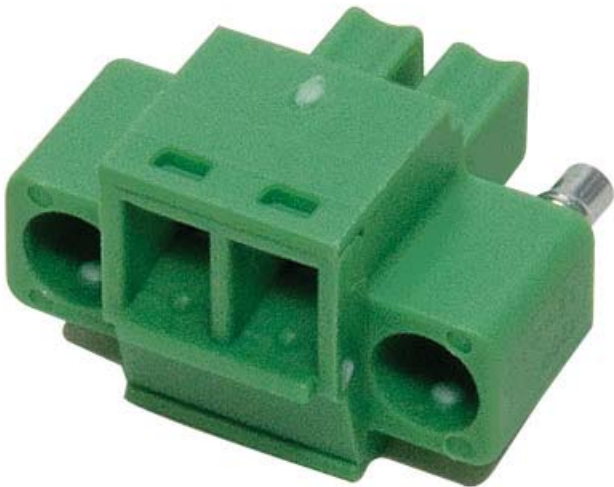

Power Screw Terminal

**PART NUMBER:
76000651**

Power Screw Terminal