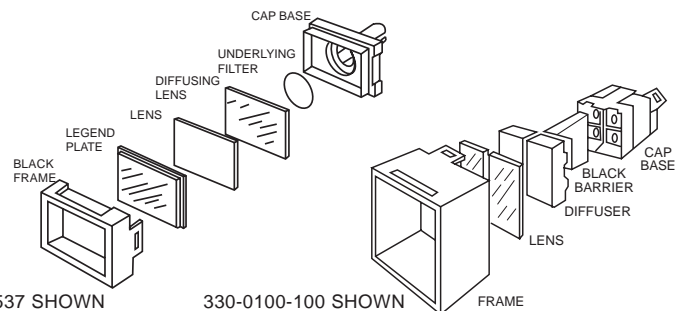

329-0701-537 SHOWN

330-0100-100 SHOWN

FRAME