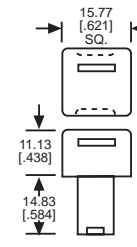

5/8" SQUARE LED

CAP PART NO.	LED/CAP	FIG
332-0010	RED/BLACK	5
332-0015	RED/WHITE	5
332-0020	GREEN/BLACK	5
332-0030	YELLOW/BLACK	5

3/4" x 1" RECTANGULAR

CAP PART NO.	COLOR	FIG
328-0071	RED	6
328-0072	GREEN	6
328-0073	YELLOW	6
328-0075	WHITE	6

5/8" x 3/4" RECTANGULAR

CAP PART NO.	COLOR	FIG
326-0071	RED	7
326-0072	GREEN	7
326-0073	YELLOW	7
326-0075	WHITE	7

Fig 1

Fig 2

Fig 3

Fig 4

Fig 5

Fig 6