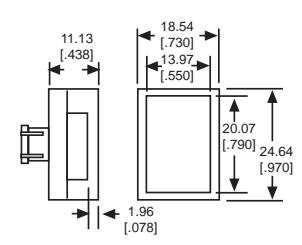

Fig. 8

Please contact factory for legend information available on Figures 1 thru 8.

329 & 330 SERIES CAP KITS

3/4" X 1" LEGEND KITS - SINGLE LAMP

KIT PART NO.	LENS/FILTER COLOR	FIG
329-0701-030	RED, GREEN, AMBER, BLUE/NONE	8
329-0701-037	CLEAR/NONE	8
329-0701-537	CLEAR/RED, GREEN, AMBER, BLUE	8