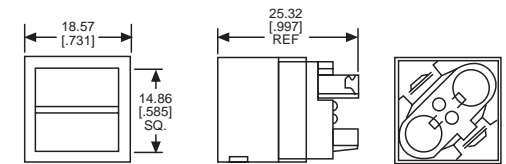

Fig 7

Fig. 8

Please contact factory for legend information available on Figures 1 thru 8.

329 & 330 SERIES CAP KITS

3/4" X 1" LEGEND KITS - SINGLE LAMP

KIT PART NO.	LENS/FILTER COLOR	FIG
329-0701-030	RED, GREEN, AMBER, BLUE/NONE	8
329-0701-037	CLEAR/NONE	8
329-0701-537	CLEAR/RED, GREEN, AMBER, BLUE	8