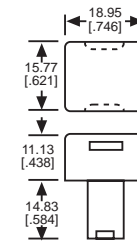

5/8" SQUARE LED

CAP PART NO.	LED/CAP	FIG
332-0010	RED/BLACK	5
332-0015	RED/WHITE	5
332-0020	GREEN/BLACK	5
332-0030	YELLOW/BLACK	5

3/4" x 1" RECTANGULAR

CAP PART NO.	COLOR	FIG
328-0071	RED	6
328-0072	GREEN	6
328-0073	YELLOW	6
328-0075	WHITE	6

5/8" x 3/4" RECTANGULAR

CAP PART NO.	COLOR	FIG
326-0071	RED	7
326-0072	GREEN	7
326-0073	YELLOW	7
326-0075	WHITE	7

Fig 1

Fig 2

Fig 3

Fig 4

Fig 5

Fig 6