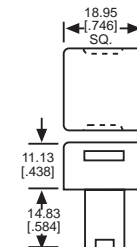

5/8" SQUARE LED

CAP PART NO.	LED/CAP	FIG
332-0010	RED/BLACK	5
332-0015	RED/WHITE	5
332-0020	GREEN/BLACK	5
332-0030	YELLOW/BLACK	5

3/4" x 1" RECTANGULAR

CAP PART NO.	COLOR	FIG
328-0071	RED	6
328-0072	GREEN	6
328-0073	YELLOW	6
328-0075	WHITE	6

5/8" x 3/4" RECTANGULAR

CAP PART NO.	COLOR	FIG
326-0071	RED	7
326-0072	GREEN	7
326-0073	YELLOW	7
326-0075	WHITE	7

Fig 1

Fig 2

Fig 3

Fig 4

Fig 5

Fig 6