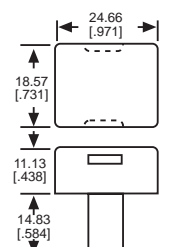

5/8" SQUARE LED

CAP PART NO.	LED/CAP	FIG
332-0010	RED/BLACK	5
332-0015	RED/WHITE	5
332-0020	GREEN/BLACK	5
332-0030	YELLOW/BLACK	5

3/4" x 1" RECTANGULAR

CAP PART NO.	COLOR	FIG
328-0071	RED	6
328-0072	GREEN	6
328-0073	YELLOW	6
328-0075	WHITE	6

5/8" x 3/4" RECTANGULAR

CAP PART NO.	COLOR	FIG
326-0071	RED	7
326-0072	GREEN	7
326-0073	YELLOW	7
326-0075	WHITE	7

Fig 1

Fig 2

Fig 3

Fig 4

Fig 5

Fig 6