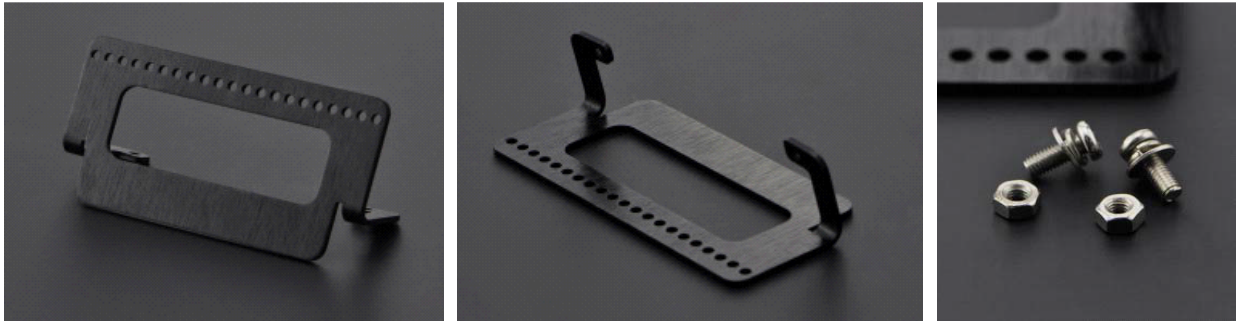

Sumo Bumper for miniQ 2WD SKU:FIT0378

INTRODUCTION

Sumo Robots, roll out! Built for Sumo Robot fight, Sumo Bumper for MiniQ 2WD is a quick add-on that turns your miniQ into a sumo fighter. During the game, each little pusher will locate and knock its opponent right out of the ring while detecting the outside circle should an escape move be necessary.

SPECIFICATION

- Material: Aluminum alloy, oxidated black sprayed surface
- Weight: 28 g
- Two mounting holes
- Holes spacing: 84mm(3.31")
- Surrounding rounded, no sharp corners

SHIPPING LIST

- Sumo Plus Headboard x1
- Mounting Screws x1