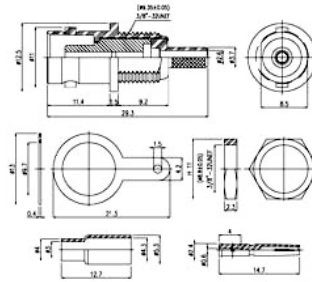

Ordering Code	Applicable Cable RG/U	Finish	Insulation
BNC-50SAN7304BRX	RG 58,58A,141A	Center Contact: gold plated	Teflon
BNC-50SAN7302BRX	RG 174, 188A, 316 (step-down ferrule)	Center Contact: gold plated	Teflon