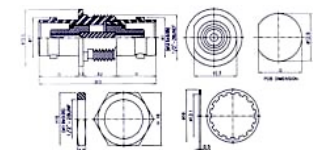

29. BNC Bulkhead Jack-Jack (In-Series Adapters)

Ordering Code	Finish	Insulation
BNCS-BNCSAN03X	Center Contact: gold plated	Delrin
BNCS-BNCSAN03X75	Center Contact: gold plated	Delrin
BNCS-BNCSAN02X	Center Contact: gold plated	Teflon
BNCS-BNCSAN02X 75	Center Contact: gold plated	Teflon

30. BNC Isolated Bulkhead Jack-Jack (In-Series Adapters)