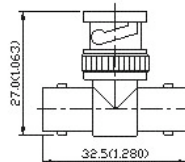

36. BNC Tee Adapter Jack-Plug-Jack (In-Series Adapters)

Ordering Code	Finish	Insulation
BNCP-BNCSAN30X	Center Contact: gold plated	Delrin
BNCP-BNCSAN31X	Center Contact: gold plated	Teflon
BNCP-BNCSAN33X	Center Contact: gold plated Coupling Nut: Diecast	Delrin
BNCP-BNCSAN34X	Center Contact: gold plated Coupling Nut: Diecast	Teflon