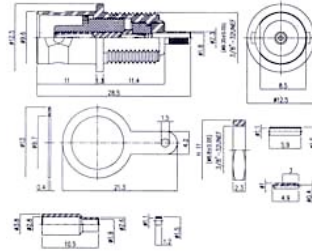

15. BNC Straight Bulkhead Jack Crimp (Flexible Cable-Crimp Attachment)

Ordering Code	Applicable Cable RG/U	Finish	Insulation
BNC-50SAN7301BRX	RG 178, 196	Center Contact: gold plated	Teflon