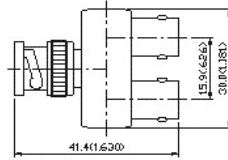

Ordering Code	Finish	Insulation
BNCP-BNCSAN40X	Center Contact: gold plated	Teflon