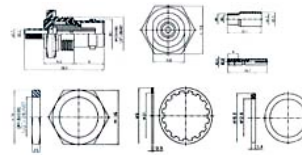

11. BNC Straight Bulkhead Jack Crimp (Flexible Cable-Crimp Attachment)

Ordering Code	Applicable Cable RG/U	Finish	Insulation
BNC-50SAN6402BRX	RG 174, 188A, 316 (step-down ferrule)	Center Contact: gold plated	Teflon
BNC-75SAN6406BRX	RG 179B, 187A, 75Ω	Center Contact: gold plated	Teflon