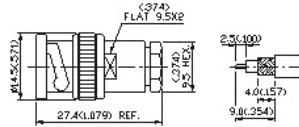

BNC Coaxial Connectors Series-B

1. BNC Straight Plug (Flexible Cable-Clamp Attachment)

Ordering Code	Applicable Cable RG/U	Finish	Insulation
BNC-50PAN0704B1X	RG 58,58A,141A	Center Contact: gold plated	Delrin
BNC-50PAN0704BRX	RG 58,58A,141A	Center Contact: gold plated	Teflon
BNC-50PAN0704D1X	RG 58,58A,141A	Center Contact: gold plated Coupling Nut: Diecast	Delrin
BNC-50PAN0704DCX	RG 58,58A,141A	Center Contact: gold plated Coupling Nut: Diecast	Teflon
BNC-50PAN0711B1X	RG 59,62A,210	Center Contact: gold plated	Delrin
BNC-50PAN0711BRX	RG 59,62A,210	Center Contact: gold plated	Teflon
BNC-50PAN0711D1X	RG 59,62A,210	Center Contact: gold plated Coupling Nut: Diecast	Delrin
BNC-50PAN0711DCX	RG 59,62A,210	Center Contact: gold plated Coupling Nut: Diecast	Teflon