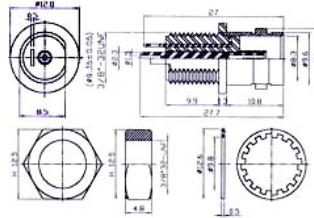

27. BNC Isolated Bulkhead Jack Receptacle (Bulkhead/Panel Mount Receptacle)

Ordering Code	Finish	Insulation
BNC-50SAN7367B2X	Center Contact: gold plated	ABS
BNC-75SAN7367B2X	Center Contact: gold plated	ABS