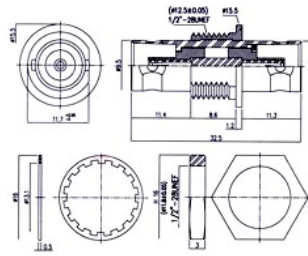

Ordering Code	Finish	Insulation
BNCS-BNCSAN04X	Center Contact: gold plated	Delrin
BNCS-BNCSAN04X75	Center Contact: gold plated	Delrin
BNCS-BNCSAN05X	Center Contact: gold plated	Teflon
BNCS-BNCSAN05X75	Center Contact: gold plated	Teflon

31. BNC Plug-Plug (In-Series Adapters)

Ordering Code	Finish	Insulation
BNCP-BNCPAN06X	Center Contact: gold plated	Delrin
BNCP-BNCPAN06X75	Center Contact: gold plated	Delrin
BNCP-BNCPAN01X	Center Contact: gold plated	Teflon
BNCP-BNCPAN01X75	Center Contact: gold plated	Teflon
BNCP-BNCPAN07X	Center Contact: gold plated Coupling Nut: Diecast	Delrin
BNCP-BNCPAN07X75	Center Contact: gold plated Coupling Nut: Diecast	Delrin
BNCP-BNCPAN08X	Center Contact: gold plated Coupling Nut: Diecast	Teflon
BNCP-BNCPAN08X75	Center Contact: gold plated Coupling Nut: Diecast	Teflon

32. BNC Jack-Jack (In-Series Adapters)

Ordering Code	Finish	Insulation
BNCS-BNCSAN06X	Center Contact: gold plated	Delrin
BNCS-BNCSAN06X75	Center Contact: gold plated	Delrin
BNCS-BNCSAN01X	Center Contact: gold plated	Teflon
BNCS-BNCSAN01X75	Center Contact: gold plated	Teflon
BNCS-BNCSAN07X	Center Contact: gold plated Coupling Nut: Diecast	Delrin

33. BNC Right Angle Plug-Jack (In-Series Adapters)