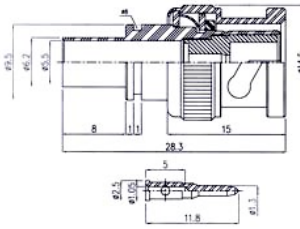

Ordering Code	Applicable Cable RG/U	Finish	Insulation
BNC-50PAN1104B1X	RG 58, 58A, 141A	Center Contact: gold plated	Delrin
BNC-50PAN1104BRX	RG 58, 58A, 141A	Center Contact: gold plated	Teflon