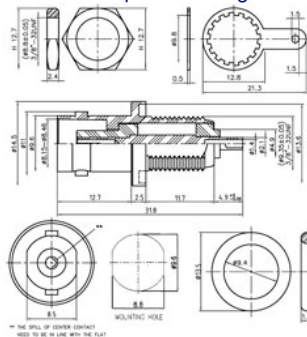

41. BNC Straight Bulkhead Jack receptacle with solder cup and O-Ring seal

Ordering Code	Finish	Insulation
BNC-50SAN7383BRX	Center Contact: gold plated Housing: nickel plated Insulation: Teflon	Teflon

For other plating options contact factory