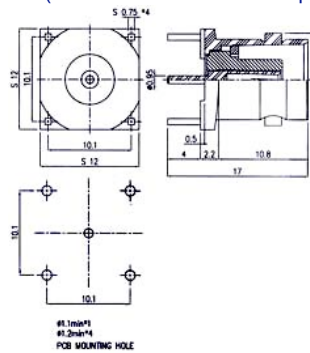

20. BNC Straight PCB Mount Jack Receptacle (Printed Circuit Board Receptacle)

Ordering Code	Profile Detail	Finish	Insulation
BNC-50SAN7154BRX	L=17.0mm	Center Contact: gold plated	Teflon
BNC-75SAN7154BRX	L=17.0mm, 75Ω	Center Contact: gold plated	Teflon
BNC-50SAN7155BRX	L=27.5mm	Center Contact: gold plated	Teflon
BNC-75SAN7155BRX	L=27.5mm, 75Ω	Center Contact: gold plated	Teflon
BNC-75SAN7156BRX	L=22.7mm, 75Ω	Center Contact: gold plated	Teflon
BNC-75SAN7157BRX	L=26.0mm, 75Ω	Center Contact: gold plated	Teflon

21. BNC Right Angle PCB Mount Jack Receptacle (PCB Receptacle)