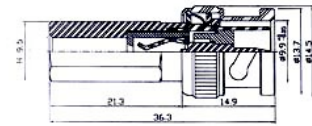

16. BNC Straight Plug Twist-on (Flexible Cable Twist-on Attachment)

Ordering Code	Applicable Cable RG/U	Finish	Insulation
BNC-50PAN1004B1X	RG 58, 58A, 141A	Center Contact: gold plated	Delrin
BNC-50PAN1004D1X	RG 58, 58A, 141A	Center Contact: gold plated Coupling Nut: Diecast	Delrin
BNC-50PAN1011B1X	RG 59, 62A, 210	Center Contact: gold plated	Delrin
BNC-50PAN1011D1X	RG 59, 62A, 210	Center Contact: gold plated Coupling Nut: Diecast	Delrin
BNC-75PAN1011D1X	RG 59U	Center Contact: gold plated	Delrin