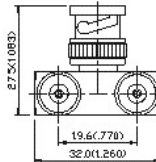

35. BNC Right Angle Adapter Jack-Plug-Jack (In-Series Adapters)

Ordering Code	Finish	Insulation
BNCP-BNCSAN32X	Center Contact: gold plated	PP