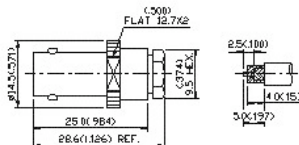

3. BNC Straight Jack (Flexible Cable-Clamp Attachment)