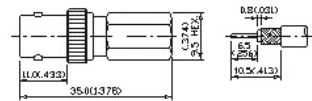

17. BNC Straight Jack Twist-on (Flexible Cable Twist-on Attachment)

Ordering Code	Applicable Cable RG/U	Finish	Insulation
BNC-50SAN1004B1X	RG 58, 58A, 141A	Center Contact: gold plated	Delrin
BNC-50SAN1011B1X	RG 59, 62A, 210	Center Contact: gold plated	Delrin

18. BNC Straight Plug For Molded Type (Flexible Cable Molded Type)