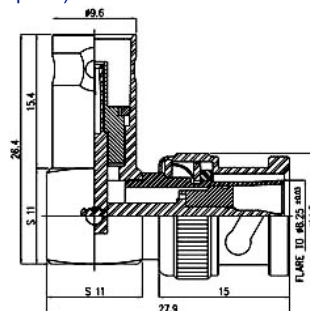

33. BNC Right Angle Plug-Jack (In-Series Adapters)