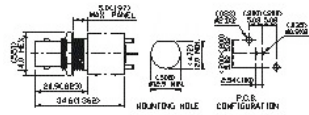

22. BNC Straight PCB Mount Jack Receptacle (PCB Receptacle)

Ordering Code	Finish	Insulation
BNC-50SAN5163D1X	Center Contact: gold plated Body: Diecast	Delrin