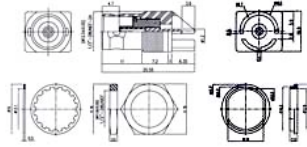

39. BNC 75 Ohm Straight Bulkhead Jack Insulated (PCB Mount)

Ordering Code	Finish	Insulation
BNC-75SAG7776BRX	Center Contact and Housing: gold plated Insulation: Teflon	Teflon