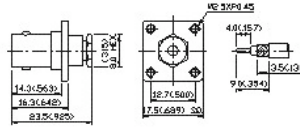

Ordering Code	Applicable Cable RG/U	Finish	Insulation
BNC-50SAN0704B1X	RG 58,58A,141A	Center Contact: gold plated	Delrin
BNC-50SAN0704BRX	RG 58,58A,141A	Center Contact: gold plated	Teflon
BNC-50SAN0711B1X	RG 59,62A,210	Center Contact: gold plated	Delrin
BNC-50SAN0711BRX	RG 59,62A,210	Center Contact: gold plated	Teflon

4. BNC Straight Square Flange Jack (Flexible Cable-Clamp Attachment)

Ordering Code	Applicable Cable RG/U	Finish	Insulation
BNC-50SAN8002BRX	RG 174, 188A, 316	Center Contact: gold plated	Teflon