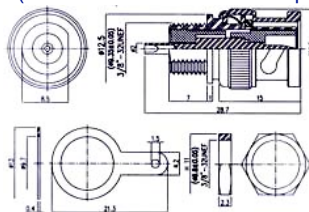

25. BNC Straight Bulkhead Plug Receptacle (Bulkhead/Panel Mount Receptacle)

Ordering Code	Finish	Insulation
BNC-50PAN7366B1X	Center Contact: gold plated	Delrin
BNC-50PAN7366BRX	Center Contact: gold plated	Teflon
BNC-50PAN7366D1X	Center Contact: gold plated Coupling Nut: Diecast	Delrin
BNC-50PAN7366DCX	Center Contact: gold plated Coupling Nut: Diecast	Teflon