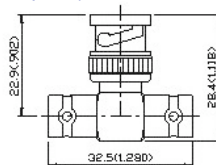

37. BNC Tee Adapter Jack-Plug-Jack (In-Series Adapters)

Ordering Code	Finish	Insulation
BNCP-BNCSAN35X	Center Contact: gold plated Coupling Nut: Diecast	Delrin

38. BNC Y Adapter Jack-Plug-Jack (In-Series Adapters)