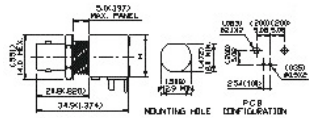

24. BNC Right Angle PCB Mount Jack Receptacle (PCB Receptacle)

Ordering Code	Profile Detail	Finish	Insulation
BNC-50SAN7564D1X	High Profile H=15.6mm	Center Contact: gold plated Body&Housing: Diecast	Delrin
BNC-50SAN7565D1X	Low Profile H=13.1mm	Center Contact: gold plated Body&Housing: Diecast	Delrin