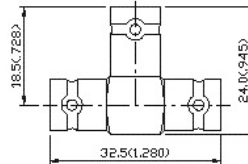

Ordering Code	Finish	Insulation
BNCP-BNCSAN21X	Center Contact: gold plated	Delrin
BNCP-BNCSAN21X75	Center Contact: gold plated	Delrin
BNCP-BNCSAN20X	Center Contact: gold plated	Teflon
BNCP-BNCSAN20X75	Center Contact: gold plated	Teflon
BNCP-BNCSAN22X	Center Contact: gold plated Coupling Nut: Diecast	Delrin
BNCP-BNCSAN22X75	Center Contact: gold plated Coupling Nut: Diecast	Delrin
BNCP-BNCSAN23X	Center Contact: gold plated Coupling Nut: Diecast	Teflon
BNCP-BNCSAN23X75	Center Contact: gold plated Coupling Nut: Diecast	Teflon

34. BNC Tee Adapter Jack-Jack-Jack (In-Series Adapters)

Ordering Code	Finish	Insulation
BNCS-BNCSAN30X	Center Contact: gold plated	Delrin
BNCS-BNCSAN31X	Center Contact: gold plated	Teflon