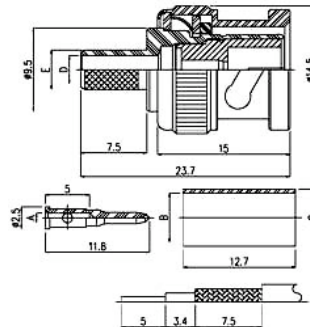

2. BNC Straight Plug (Flexible Cable-Clamp Attachment)

Ordering Code	Applicable Cable RG/U	Finish	Insulation
BNC-50PAN0719B1X	RG 8A, 213	Center Contact: gold plated	Delrin
BNC-50PAN0719BRX	RG 8A, 213	Center Contact: gold plated	Teflon
BNC-50PAN0719D1X	RG 8A, 213	Center Contact: gold plated Coupling Nut: Diecast	Delrin
BNC-50PAN0719DCX	RG 8A, 213	Center Contact: gold plated Coupling Nut: Diecast	Teflon

3. BNC Straight Jack (Flexible Cable-Clamp Attachment)

Ordering Code	Applicable Cable RG/U	Finish	Insulation
BNC-50SAN0704B1X	RG 58,58A,141A	Center Contact: gold plated	Delrin
BNC-50SAN0704BRX	RG 58,58A,141A	Center Contact: gold plated	Teflon
BNC-50SAN0711B1X	RG 59,62A,210	Center Contact: gold plated	Delrin
BNC-50SAN0711BRX	RG 59,62A,210	Center Contact: gold plated	Teflon

4. BNC Straight Square Flange Jack (Flexible Cable-Clamp Attachment)

Ordering Code	Applicable Cable RG/U	Finish	Insulation
BNC-50SAN8002BRX	RG 174, 188A, 316	Center Contact: gold plated	Teflon

5. BNC Straight Plug Crimp (Flexible Cable-Crimp Attachment)