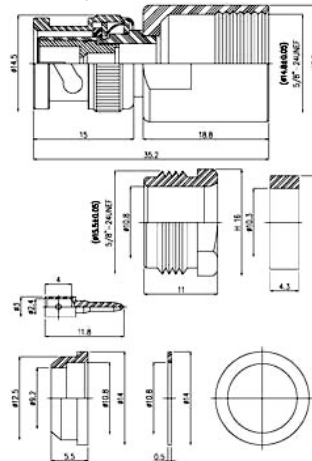

BNC Coaxial Connectors Series-B

1. BNC Straight Plug (Flexible Cable-Clamp Attachment)

Ordering Code	Applicable Cable RG/U	Finish	Insulation
BNC-50PAN0704B1X	RG 58,58A,141A	Center Contact: gold plated	Delrin
BNC-50PAN0704BRX	RG 58,58A,141A	Center Contact: gold plated	Teflon
BNC-50PAN0704D1X	RG 58,58A,141A	Center Contact: gold plated Coupling Nut: Diecast	Delrin
BNC-50PAN0704DCX	RG 58,58A,141A	Center Contact: gold plated Coupling Nut: Diecast	Teflon
BNC-50PAN0711B1X	RG 59,62A,210	Center Contact: gold plated	Delrin
BNC-50PAN0711BRX	RG 59,62A,210	Center Contact: gold plated	Teflon
BNC-50PAN0711D1X	RG 59,62A,210	Center Contact: gold plated Coupling Nut: Diecast	Delrin
BNC-50PAN0711DCX	RG 59,62A,210	Center Contact: gold plated Coupling Nut: Diecast	Teflon

2. BNC Straight Plug (Flexible Cable-Clamp Attachment)

Ordering Code	Applicable Cable RG/U	Finish	Insulation
BNC-50PAN0719B1X	RG 8A, 213	Center Contact: gold plated	Delrin
BNC-50PAN0719BRX	RG 8A, 213	Center Contact: gold plated	Teflon
BNC-50PAN0719D1X	RG 8A, 213	Center Contact: gold plated Coupling Nut: Diecast	Delrin
BNC-50PAN0719DCX	RG 8A, 213	Center Contact: gold plated Coupling Nut: Diecast	Teflon

3. BNC Straight Jack (Flexible Cable-Clamp Attachment)

Ordering Code	Applicable Cable RG/U	Finish	Insulation
BNC-50SAN0704B1X	RG 58,58A,141A	Center Contact: gold plated	Delrin
BNC-50SAN0704BRX	RG 58,58A,141A	Center Contact: gold plated	Teflon
BNC-50SAN0711B1X	RG 59,62A,210	Center Contact: gold plated	Delrin
BNC-50SAN0711BRX	RG 59,62A,210	Center Contact: gold plated	Teflon