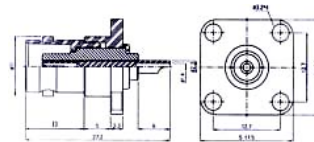

28. BNC Square Flange Jack Receptacle (Bulkhead/Panel Mount Receptacle)

Ordering Code	Finish	Insulation
BNC-50SAN5268BRX	Center Contact: gold plated	Teflon