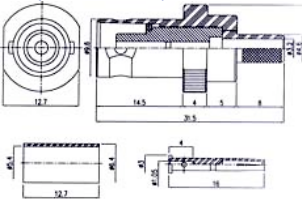

12. BNC Straight Jack Crimp (Flexible Cable-Crimp Attachment)

Ordering Code	Applicable Cable RG/U	Finish	Insulation
BNC-50SAN0204B1X	RG 58,58A,141A	Center Contact: gold plated	Delrin
BNC-50SAN0204BRX	RG 58,58A,141A	Center Contact: gold plated	Teflon
BNC-50SAN0211B1X	RG 59, 62A, 210	Center Contact: gold plated	Delrin
BNC-50SAN0211BRX	RG 59, 62A, 210	Center Contact: gold plated	Teflon