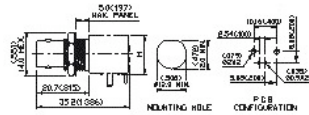

23. BNC Right Angle PCB Mount Jack Receptacle (PCB Receptacle)

Ordering Code	Profile Detail	Finish	Insulation
BNC-50SAN7561D1X	High Profile H=15.6mm	Center Contact: gold plated Body: Diecast	Delrin
BNC-50SAN7562D1X	Low Profile H=13.1mm	Center Contact: gold plated Body: Diecast	Delrin