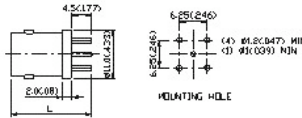

19. BNC Straight PCB Mount Jack Receptacle (Printed Circuit Board Receptacle)

Ordering Code	Profile Detail	Finish	Insulation
BNC-50SAN7050BRX	L=18.2mm	Center Contact: gold plated	Teflon
BNC-75SAN7050BRX	L=18.2mm, 75Ω	Center Contact: gold plated	Teflon
BNC-50SAN7051B1X	L=23.2mm	Center Contact: gold plated	Delrin
BNC-75SAN7051B1X	L=23.2mm, 75Ω	Center Contact: gold plated	Delrin
BNC-50SAN7051BRX	L=23.2mm	Center Contact: gold plated	Teflon
BNC-75SAN7051BRX	L=23.2mm, 75Ω	Center Contact: gold plated	Teflon
BNC-75SAN7052B1X	L=25.2mm, 75Ω	Center Contact: gold plated	Delrin
BNC-75SAN7052BRX	L=25.2mm, 75Ω	Center Contact: gold plated	Teflon
BNC-50SAN7053BRX	L=32.1mm	Center Contact: gold plated	Teflon
BNC-75SAN7053BRX	L=32.1mm, 75Ω	Center Contact: gold plated	Teflon