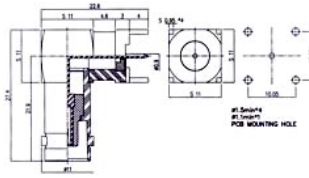

Ordering Code	Profile Detail	Finish	Insulation
BNC-50SAN7559BRX	L=22.4mm	Center Contact: gold plated	Delrin
BNC-50SAN7560BRX	L=27.4mm	Center Contact: gold plated	Delrin