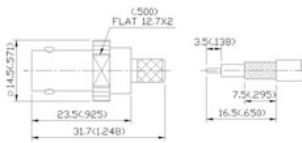

13. BNC Straight Jack Crimp (Flexible Cable-Crimp Attachment)

Ordering Code	Applicable Cable RG/U	Finish	Insulation
BNC-50SAN0202BRX	RG 174, 188A, 316 (step-down ferrule)	Center Contact: gold plated	Teflon
BNC-75SAN0206BRX	RG 179B, 187A, 75Ω	Center Contact: gold plated	Teflon

14. BNC Straight Bulkhead Jack Crimp (Flexible Cable-Crimp Attachment)