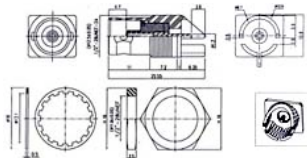

40. BNC 75 Ohm Straight Bulkhead Jack (PCB Mount)

Ordering Code	Finish	Insulation
BNC-75SAG7775BRX	Center Contact and Housing: gold plated Insulation: Teflon	Teflon