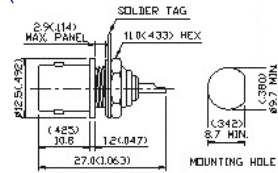

26. BNC Straight Bulkhead Jack Receptacle (Bulkhead/Panel Mount Receptacle)

Ordering Code	Finish	Insulation
BNC-50SAN7366B1X	Center Contact: gold plated	Delrin
BNC-75SAN7366B1X	Center Contact: gold plated	Delrin
BNC-50SAN7366BRX	Center Contact: gold plated	Teflon
BNC-75SAN7366BRX	Center Contact: gold plated	Teflon
BNC-50SAN7366D1X	Center Contact: gold plated Coupling Nut: Diecast	Delrin
BNC-75SAN7366D1X	Center Contact: gold plated Coupling Nut: Diecast	Delrin
BNC-50SAN7366DCX	Center Contact: gold plated Coupling Nut: Diecast	Teflon
BNC-75SAN7366DCX	Center Contact: gold plated Coupling Nut: Diecast	Teflon