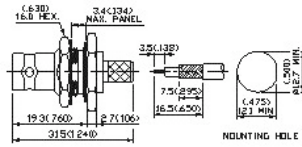

BNC-75PAN0506DCX	RG 179B, 187A, 75Ω	Center Contact: gold plated Coupling Nut: Diecast	Teflon

10. BNC Straight Bulkhead Jack Crimp (Flexible Cable-Crimp Attachment)

Ordering Code	Applicable Cable RG/U	Finish	Insulation
BNC-50SAN6404B1X	RG 58,58A,141A	Center Contact: gold plated	Delrin
BNC-50SAN6404BRX	RG 58,58A,141A	Center Contact: gold plated	Teflon
BNC-50SAN6411B1X	RG 59, 62A, 210	Center Contact: gold plated	Delrin
BNC-50SAN6411BRX	RG 59, 62A, 210	Center Contact: gold plated	Teflon