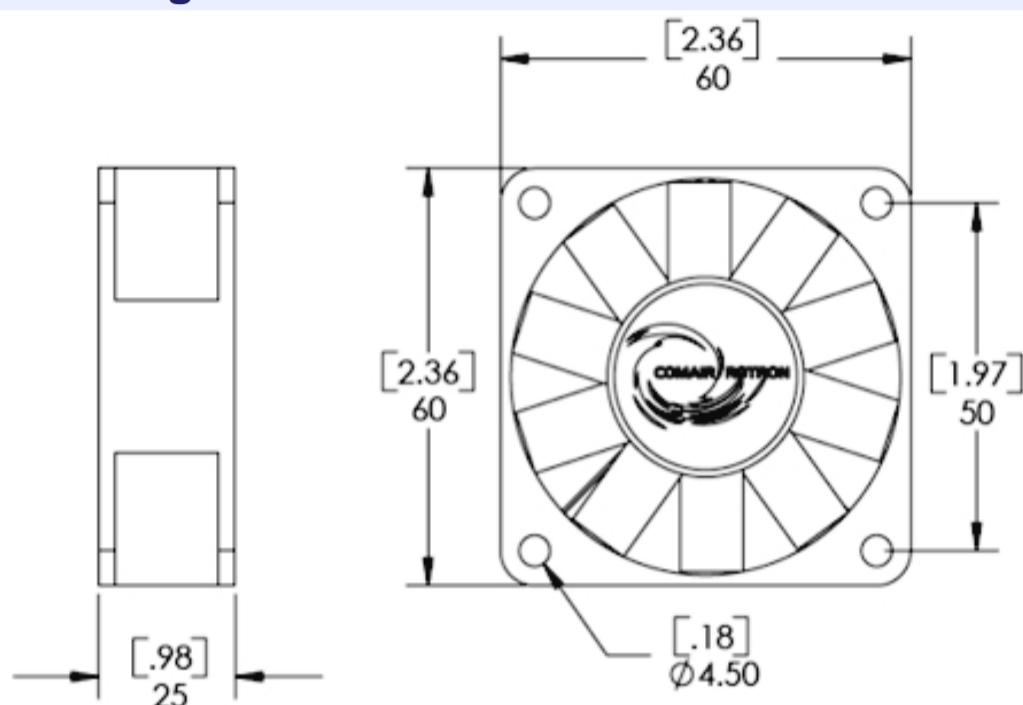

Mechanical Drawing

Comair Rotron, Inc. Phone: 858.348.6200 FAX: 858.566.4577 sales@comairrotron.com	ThermaFlo, Inc. Phone: 972.312.8609 FAX: 972.312.8617 info@thermaflo.com	Comair Rotron Europe, Ltd. Phone: +44.1527.520525 FAX: +44.1527.520565 saleseurope@comairrotron.com	Comair Rotron Fan Company Ltd. Phone: +86.21.52260581 FAX: +86.21.52260597 salesasia@comairrotron.com

Print Date: Saturday, August 18, 2007 at 23:47:44 - DC Fan Datasheet - Web Version 1.0 Rev. B

Fan Performance Curve

Fan Configuration Options

Flight LT 60x25 (Family) / **CR0624HB - A70GL** (Model) / **032710** (Part #) / **Yes** (In Stock)

Fan Speed:	4500 RPM	Fan Bearings:	Ball Bearings
Fan Airflow Direction:	Flow R (CCW Rotation)	Fan Termination:	Leads

Fan Monitoring Options: No Fan Monitoring Options Selected

Fan Speed Control Option: No ThermaPro -V Fan Speed Control Options Selected

Environmental Protection Options: No Enviroshield Options Selected

Comair Rotron, Inc. Phone: 858.348.6200 FAX: 858.566.4577 sales@comairrotron.com	ThermaFlo, Inc. Phone: 972.312.8609 FAX: 972.312.8617 info@thermaflo.com	Comair Rotron Europe, Ltd. Phone: +44.1527.520525 FAX: +44.1527.520565 saleseurope@comairrotron.com	Comair Rotron Fan Company Ltd. Phone: +86.21.52260581 FAX: +86.21.52260597 salesasia@comairrotron.com

Print Date: Saturday, August 18, 2007 at 23:47:44 - DC Fan Datasheet - Web Version 1.0 Rev. B

Accessories (Click on part number for detailed drawing.)

557239 Filter Guard Assembly

572621 Finger Guard

Comair Rotron, Inc. Phone: 858.348.6200 FAX: 858.566.4577 sales@comairrotron.com	ThermaFlo, Inc. Phone: 972.312.8609 FAX: 972.312.8617 info@thermaflo.com	Comair Rotron Europe, Ltd. Phone: +44.1527.520525 FAX: +44.1527.520565 saleseurope@comairrotron.com	Comair Rotron Fan Company Ltd. Phone: +86.21.52260581 FAX: +86.21.52260597 salesasia@comairrotron.com

Print Date: Saturday, August 18, 2007 at 23:47:44 - DC Fan Datasheet - Web Version 1.0 Rev. B