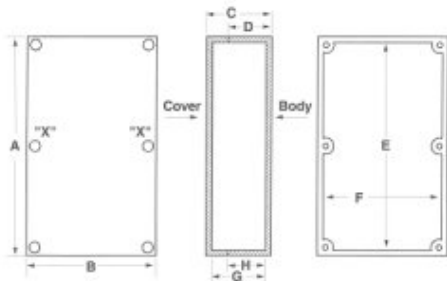

NBF-SERIES NEMA ECONOMY ENCLOSURES

Part Number and Product Details on Page 3-4

Ordering Information

- All items priced, sold and packaged in quantities of one
- Available beginning June 1, 2010
- Contact the factory for modified versions

Obsolete Product Replacement Suggestions

Obsolete Part Number	Suggested Replacement Part	Obsolete Part Number	Suggested Replacement Part	Obsolete Part Number	Suggested Replacement Part	Obsolete Part Number	Suggested Replacement Part
NBB-10220	NBF-32102	NBB-10231	NBF-32204	NBB-15258	NBF-32346	NBB-22258	NBF-32046
NBB-10221	NBF-32104	NBB-10232	NBF-32206	NBB-22220	NBF-32002	NBB-32640	NBF-32010
NBB-10222	NBF-32106	NBB-10233	NBF-32208	NBB-22221	NBF-32004	NBB-32643	NBF-32018
NBB-10223	NBF-32108	NBB-10258	NBF-32146	NBB-22222	NBF-32006	NBB-32647	NBF-32026
NBB-10230	NBF-32202	NBB-10278	NBF-32246	NBB-22223	NBF-32008	NBB-32653	NBF-32032

BUD INDUSTRIES, INC. • 4605 E. 355th Street • Willoughby,
Ohio 44094 • (440) 946-3200 • Fax (440) 951-4015
E-MAIL: saleseast@budind.com • **WEB SITE:** www.budind.com
BUD WEST • Phoenix, Arizona • (602) 870-8377 • Fax (602) 870-8477