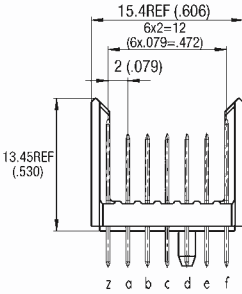

# Vertical Male

## Series 7200 – Style A 25, 154 Contacts

- Up to 110 signal contacts and 44 ground shield contacts in 5 or 5+2 rows of 25 positions
- Center cavity with keying option (uses 3 positions)
- See pages 52 and 53 for keying options
- Designed for gas tight press-fit installations
- This connector can be used by itself or in conjunction with Style B or C connectors
- Twelve different contact styles are available for customizing connector to exact specifications (complete form on page 57)
- Used in positions P1 and P4 of CompactPCI® specification
- Prealignment guides

**DIMENSIONS: millimeters (inches)**

**LAYOUT**

Technical description and dimensions see page 32

AVX will custom load connectors with any combination of the contacts in the table on page 35. Complete the form on page 57 and fax it to the number shown.