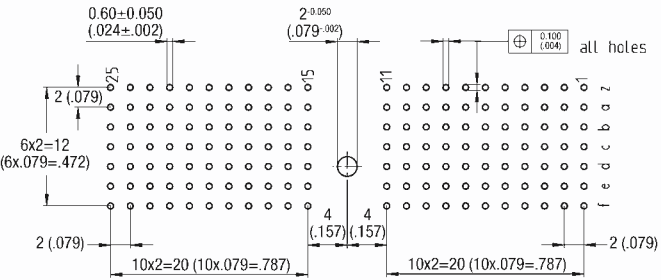

## Series 7200 – Style A 25, 154 Contacts

- Up to 110 signal contacts and 44 ground shield contacts in 5 or 5+2 rows of 25 positions
- Center cavity with keying option (uses 3 positions)
- See pages 52 and 53 for keying options
- Designed for gas tight press-fit installations
- This connector can be used by itself or in conjunction with Style B or C connectors
- Twelve different contact styles are available for customizing connector to exact specifications (complete form on page 57)
- Used in positions P1 and P4 of CompactPCI® specification
- Prealignment guides

**DIMENSIONS: millimeters (inches)**

**LAYOUT**