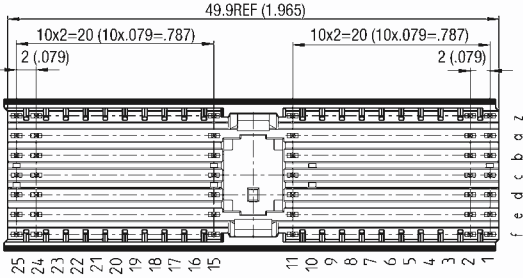

# Vertical Male

## Series 7200 – Style A 25, 154 Contacts

- Up to 110 signal contacts and 44 ground shield contacts in 5 or 5+2 rows of 25 positions
- Center cavity with keying option (uses 3 positions)
- See pages 52 and 53 for keying options
- Designed for gas tight press-fit installations
- This connector can be used by itself or in conjunction with Style B or C connectors
- Twelve different contact styles are available for customizing connector to exact specifications (complete form on page 57)
- Used in positions P1 and P4 of CompactPCI® specification
- Prealignment guides

**DIMENSIONS: millimeters (inches)**

**LAYOUT**