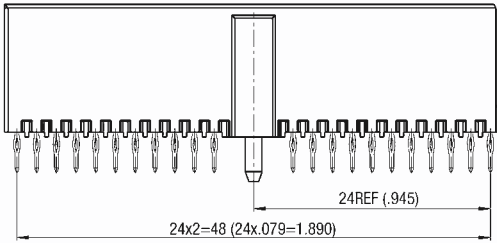

# Vertical Male

## Series 7200 – Style A 25, 154 Contacts

- Up to 110 signal contacts and 44 ground shield contacts in 5 or 5+2 rows of 25 positions
- Center cavity with keying option (uses 3 positions)
- See pages 52 and 53 for keying options
- Designed for gas tight press-fit installations
- This connector can be used by itself or in conjunction with Style B or C connectors
- Twelve different contact styles are available for customizing connector to exact specifications (complete form on page 57)
- Used in positions P1 and P4 of CompactPCI® specification
- Prealignment guides

**DIMENSIONS: millimeters (inches)**

**LAYOUT**