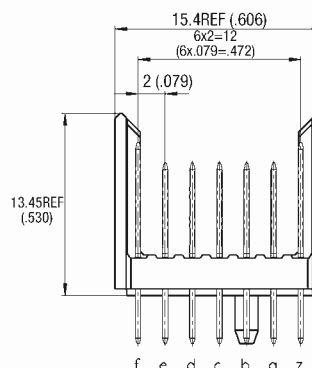

DIMENSIONS: millimeters (inches)