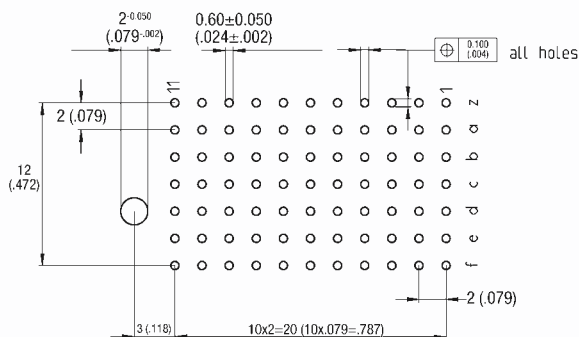

Vertical Male

Series 7200 – Style C 11, 77 Contacts

- Up to 55 signal contacts and 22 ground shield contacts in 5 or 5+2 rows of 11 positions
- This connector is designed for end positions only
- Designed for gas tight press-fit installations
- Twelve different contact styles are available for customizing connector to exact specifications (complete form on page 57)
- This connector should be used in conjunction with a Style A or AB connector

DIMENSIONS: millimeters (inches)

LAYOUT