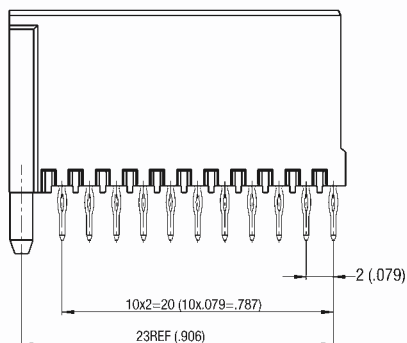

DIMENSIONS: millimeters (inches)