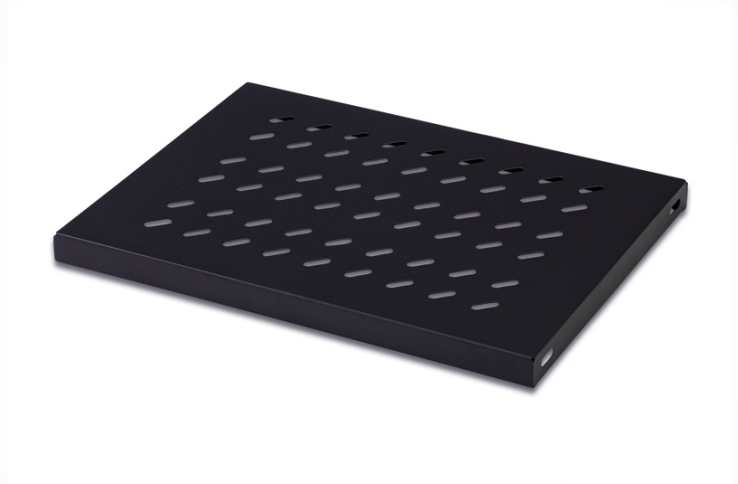

Shelves for DIGITUS network cabinets

DN-19 TRAY-1-600SW
EAN 4016032192954

To store non system components.
Suitable in mounted and unmounted DIGITUS network cabinets as well as DIGITUS relay racks.

Logistical Information

Packaging Unit (pcs)	1
Packet weight (kg)	1.836
Box weight in kg	1.8
Country of origin	Turkey

four fixing points fit at the sites of the rear and front mounting angles
fixed mounted
perforated sheet steel
Black color RAL 9005
load carrying capacity: up to 50kg
requires 1U
complete with fixing material