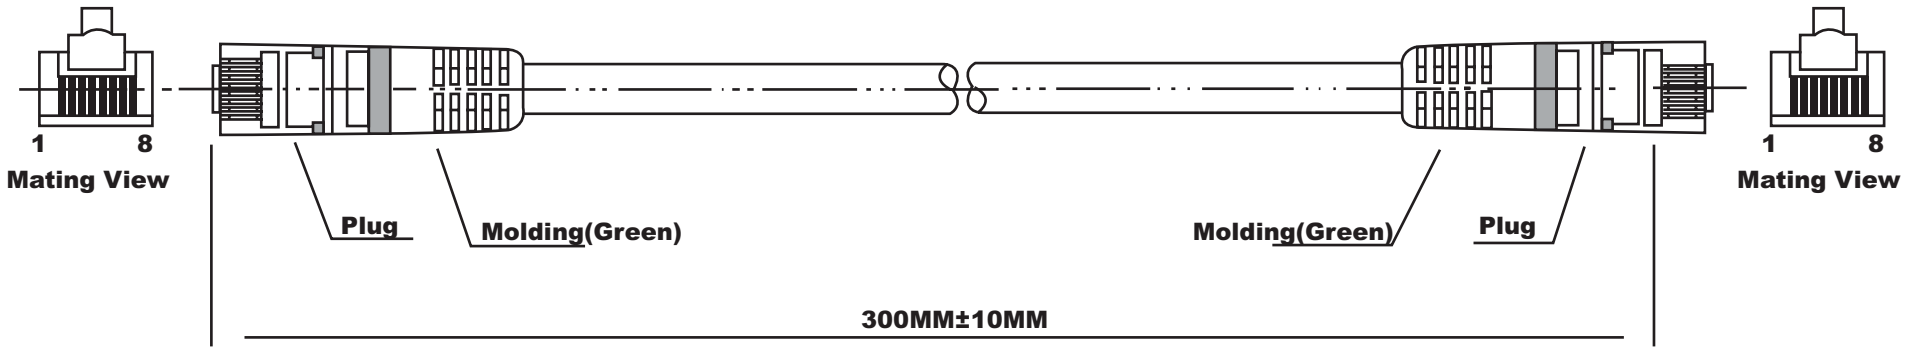

A

A

P2

B

B

C

C

D

D