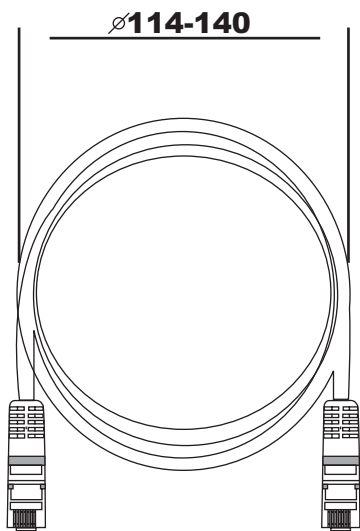

D

D

PIN Out			
PA/R	P1(T568B)	Wire	P2(T568B)
1	1	Wht/Org	1
	2	Org	2
2	3	Wht/Grn	4
	6	Grn	5
3	4	Blu	3
	5	Wht/Blu	6
4	7	Wht/Brn	7
	8	Brn	8

- Material:**
- Wire: FTP STR Cat 5e
 - Plug: RJ45+S/R(YUS-01)

Unit: MM±0.10MM

G

G

Scale	1:1						Name	Item No.
TOLERANCE					Drawn	12.08.11	Chappell	A-MCKP-80003-R
X.X	±0.40				Approved			
X.XX	±0.25							
X.XXX	±0.15							
Angle	±3°							Title
								Cat 5e FTP Crossover Patch Cable - 8P8C, 0.3 Meter
								Drawing No.
								Replace
								Sheet