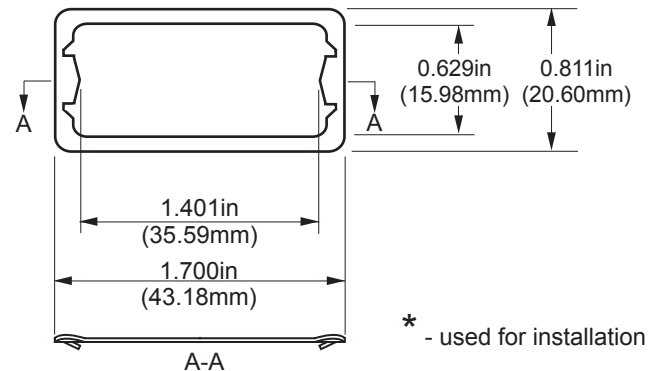

SPECIFICATIONS

ELECTRICAL

SUPPLY VOLTAGE	5V DC
SUPPLY CURRENT	10mA max
OUTPUT CURRENT	2mA max
EFFECTIVE OUTPUT	0V - 5V DC
OUTPUT TOLERANCE	±2%

MECHANICAL

OPERATING TRAVEL	80° (40° from center)
CENTERING	Spring centering
ACTUATION FORCE	80g (0.78 Newtons)
OPERATING TEMPERATURE	-40° to +85°C
THUMBWHEEL COLOR	Red
LIFE EXPECTANCY	5 million operations

WIRING

RED	+5V
BLACK	Ground
BLUE	Output

RoHS compliant

MOUNTING CUT-OUT DIMENSIONS

STEEL SPRING RETAINER *

P/N

HTW-00-RED

REV