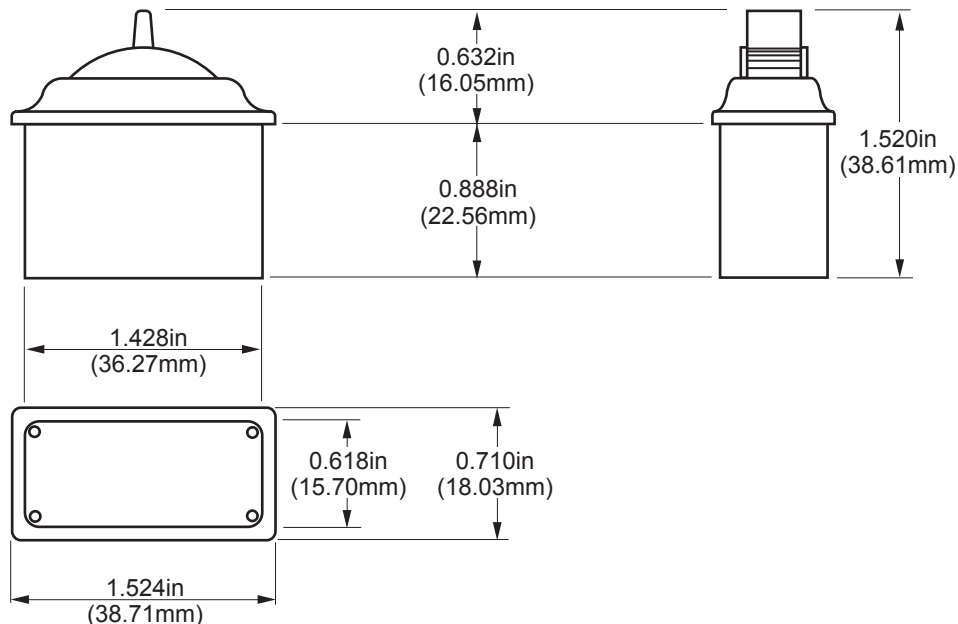

SPECIFICATIONS

ELECTRICAL

SUPPLY VOLTAGE	5V DC
SUPPLY CURRENT	10mA max
OUTPUT CURRENT	2mA max
EFFECTIVE OUTPUT	0V - 5V DC
OUTPUT TOLERANCE	±2%

MECHANICAL

OPERATING TRAVEL	80° (40° from center)
CENTERING	Spring centering
ACTUATION FORCE	80g (0.78 Newtons)
OPERATING TEMPERATURE	-40° to +85°C
THUMBWHEEL COLOR	Red
LIFE EXPECTANCY	5 million operations

WIRING

RED	+5V
BLACK	Ground
BLUE	Output

RoHS compliant

MOUNTING CUT-OUT DIMENSIONS

STEEL SPRING RETAINER *

P/N

HTW-00-RED

REV