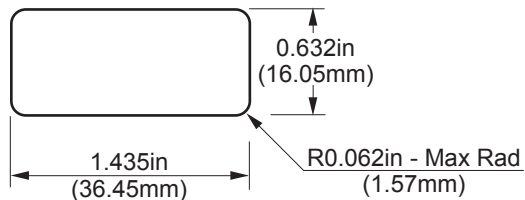

SPECIFICATIONS

ELECTRICAL

SUPPLY VOLTAGE	5V DC
SUPPLY CURRENT	10mA max
OUTPUT CURRENT	2mA max
EFFECTIVE OUTPUT	0V - 5V DC
OUTPUT TOLERANCE	±2%

MECHANICAL

OPERATING TRAVEL	80° (40° from center)
CENTERING	Spring centering
ACTUATION FORCE	80g (0.78 Newtons)
OPERATING TEMPERATURE	-40° to +85°C
THUMBWHEEL COLOR	Red
LIFE EXPECTANCY	5 million operations

WIRING

RED	+5V
BLACK	Ground
BLUE	Output

RoHS compliant

MOUNTING CUT-OUT DIMENSIONS

STEEL SPRING RETAINER *

P/N

HTW-00-RED

REV