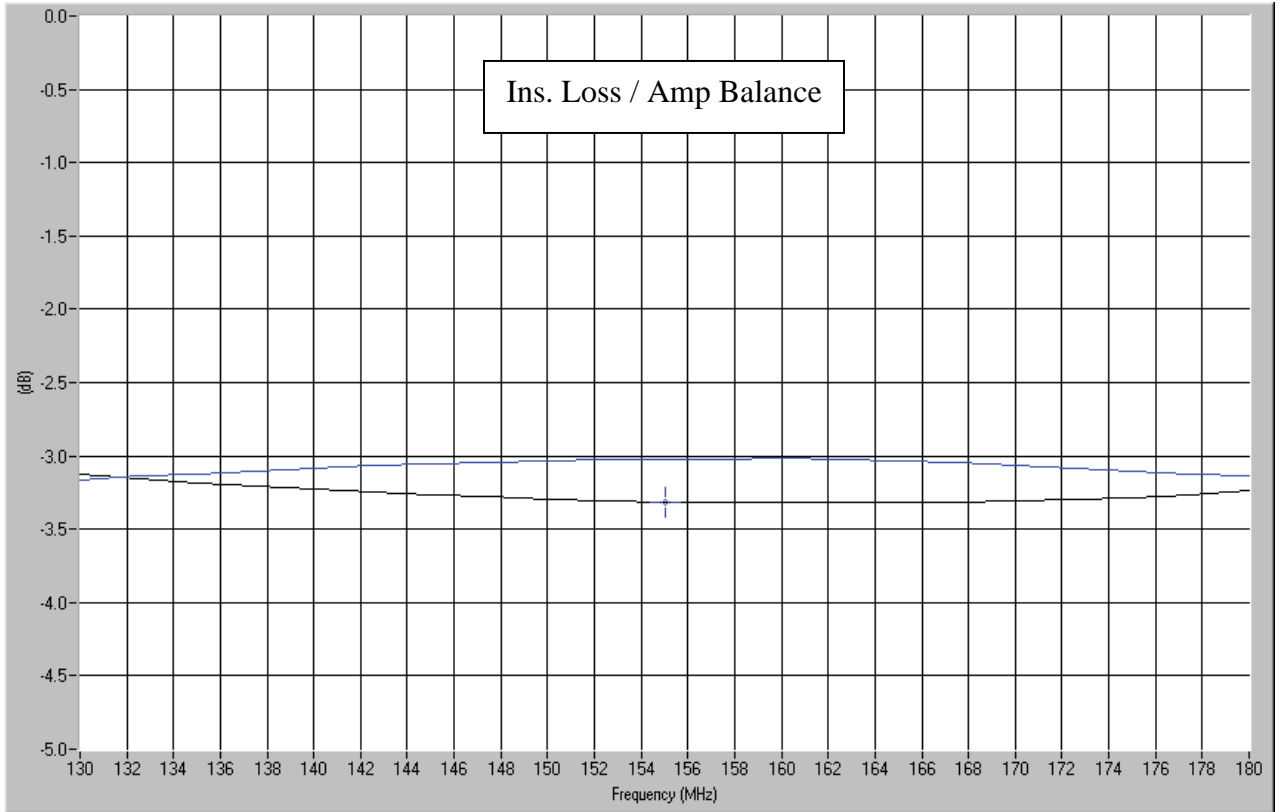

Typical Test Data Plots

USA/Canada: (315) 432-8909
 Toll Free: (800) 411-6596
 Europe: +44 2392-232392