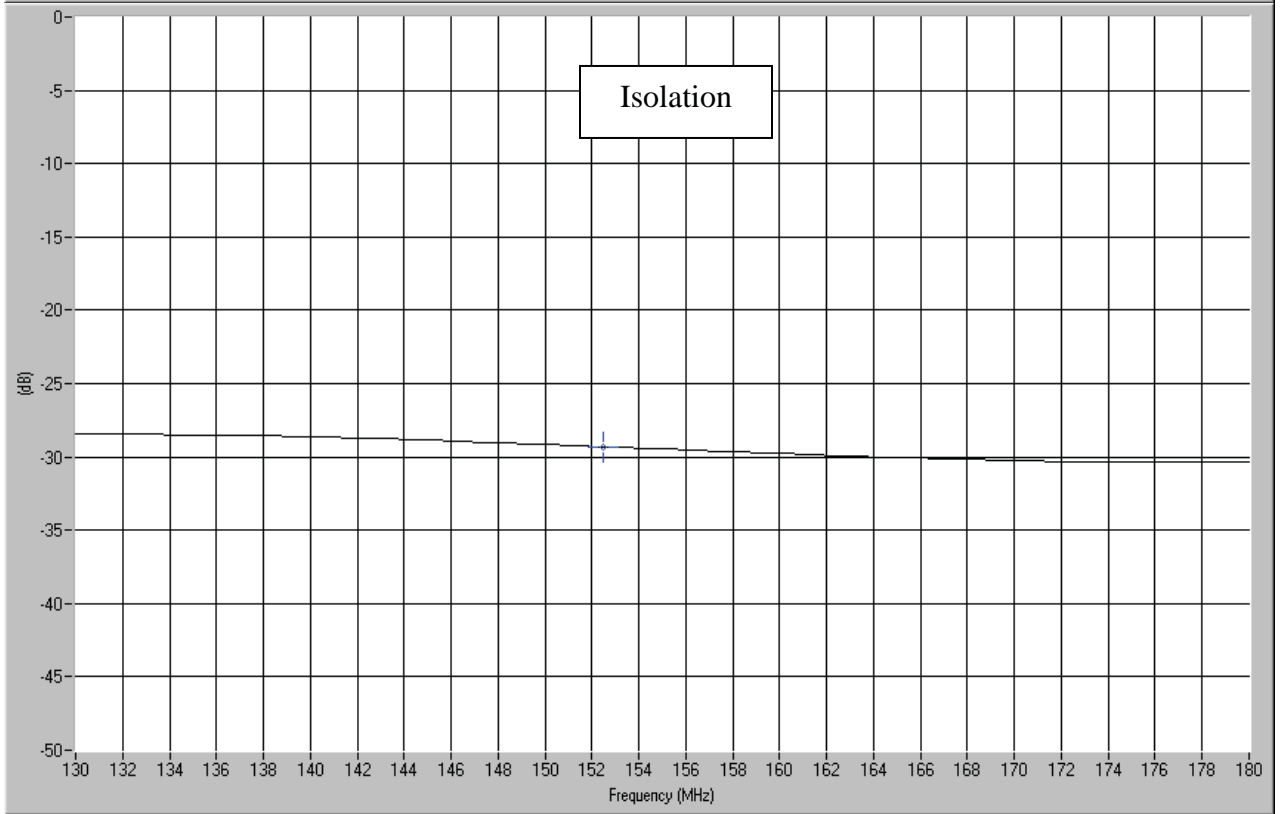

Typical Test Data Plots

USA/Canada: (315) 432-8909
 Toll Free: (800) 411-6596
 Europe: +44 2392-232392