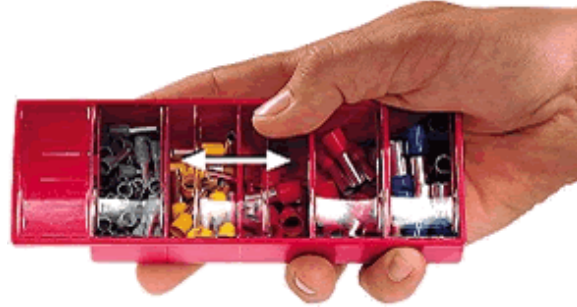

AMERICAN ELECTRICAL, INC.

INDUSTRIAL ELECTRICAL ACCESSORIES

Wire Ferrule Slide Box DIN 46228 Part 4

	Size mm ²	AWG	Barrel Length (mm)	Part Number	DIN Quantity	Color Code DIN	Part Number	W Quantity	Color Code W
Insulated Wire Ferrules	0.50	22	8	1617050	50	WHITE	1627050	50	ORANGE
	0.75	20	8		100	GREY		100	WHITE
	1.00	18	8		100	RED		100	YELLOW
	1.50	16	8		100	BLACK		100	RED
	2.50	14	8		50	BLUE		50	BLUE
Insulated Wire Ferrules	4.00	12	10	1617400	50	GREY	1627400	50	GREY
	6.00	10	12		20	YELLOW		20	BLACK
	10.00	8	12		20	RED		20	IVORY
	16.00	6	12		10	BLUE		10	GREEN
Twin Wire Ferrules	0.50	22	8	1617050T	50	WHITE	1627050T	50	ORANGE
	0.75	20	8		50	GREY		50	WHITE
	1.00	18	8		50	RED		50	YELLOW
	1.50	16	8		50	BLACK		50	RED
	2.50	14	10		25	BLUE		25	BLUE