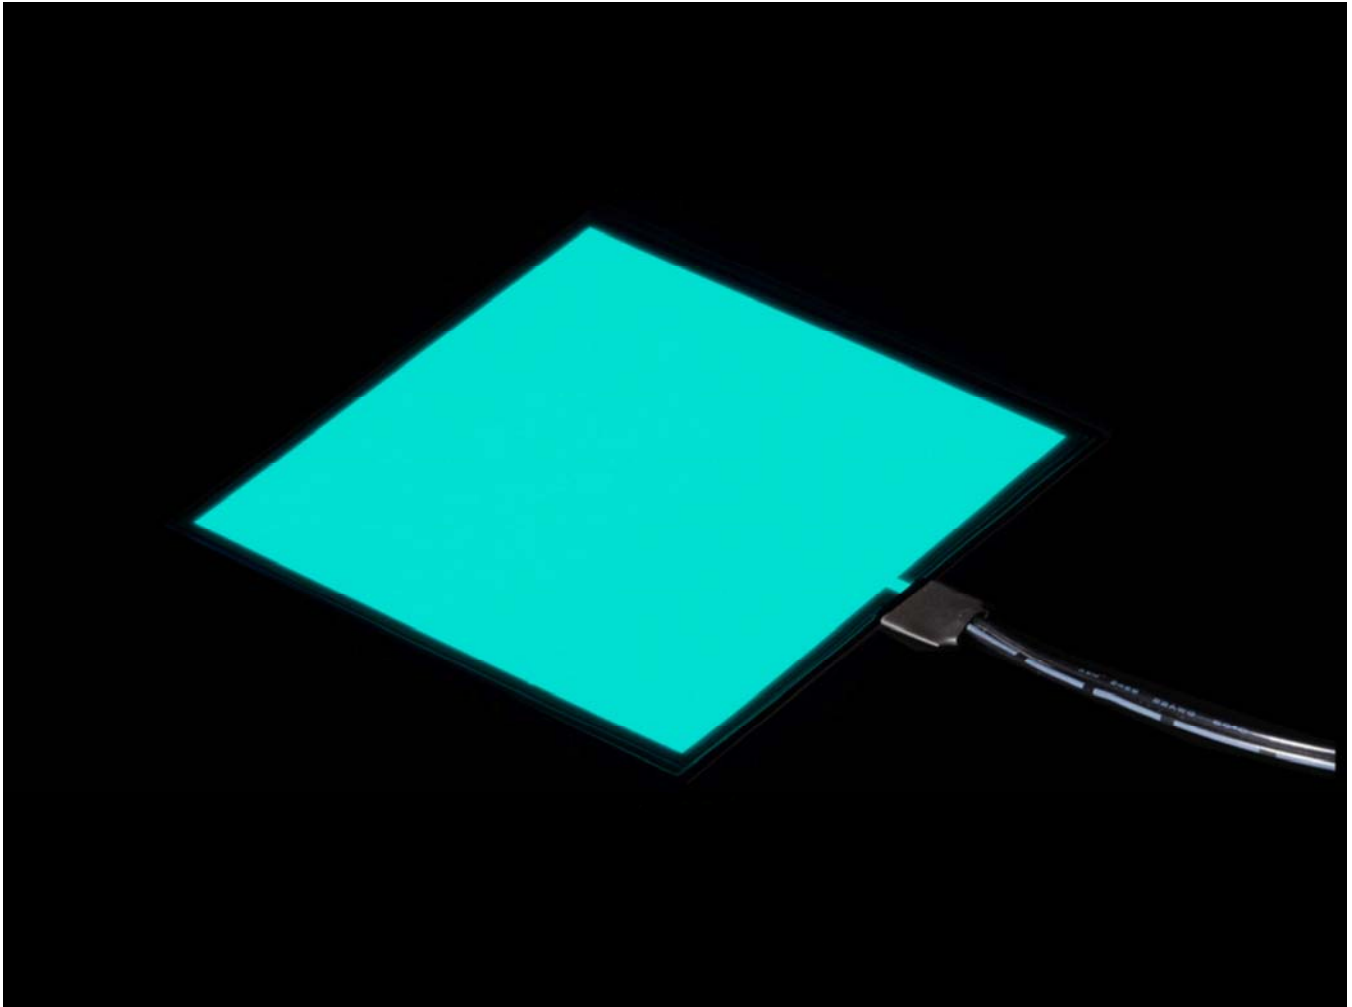

EL WIRE/TAPE/PANEL / PANELS

Electroluminescent (EL) Panel Starter Pack – 10cm x 10cm Aqua

PRODUCT ID: 627

DESCRIPTION

Get glowing in seconds with our Electroluminescent (EL) Panel Starter Pack! This pack contains everything you need for your first EL panel project, even the batteries!

Includes:

- 10cm x 10cm (approx 4"x4") square panel in Aqua
- Portable 4xAAA inverter powerful enough to drive a single panel
- 4 x AAA alkaline batteries to power the inverter and panel for 10 hours

For more information and technical specifications, check the product links of each of the above items!
