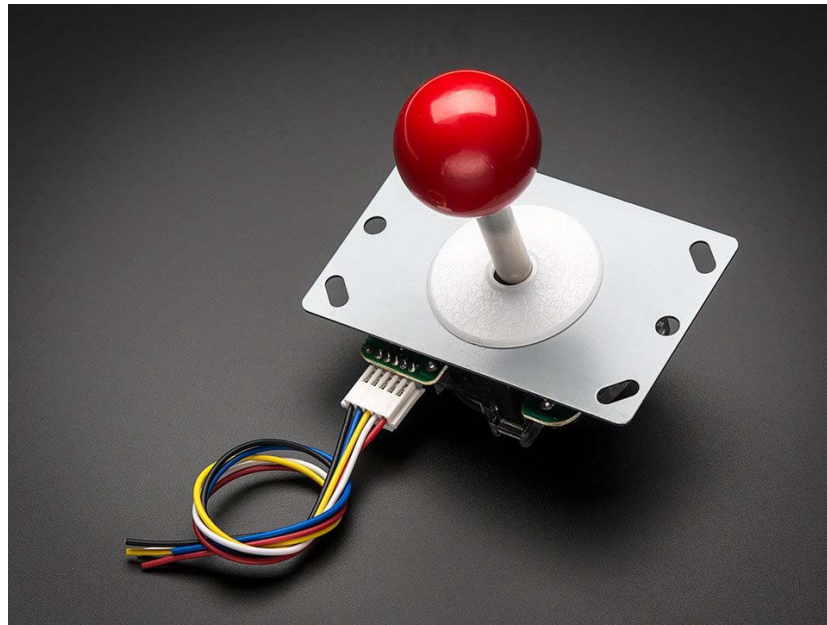

Small Arcade Joystick

PRODUCT ID: 480

. Description

This snappy 8-way joystick beckons you to play with it! It is rugged, and not too large, reminiscent of a Pac Man arcade cabinet. Unlike the potentiometer-based 2-axis and mini thumbsticks, this joystick uses 4 snap microswitches so it's good if you want a directional control but not the best choice if you want proportional output (that is, its either on/off not sensitive to small movement changes).

Technical Details

The ball-top is threaded with Sanwa-compatible threads so you can replace the top with any 'Sanwa-style' tops for customizability!