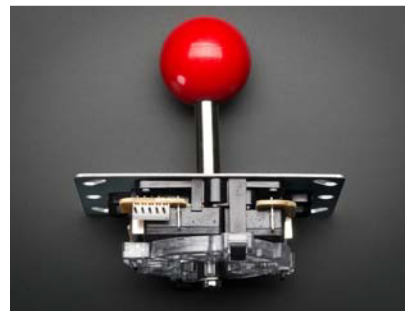

Small Arcade Joystick

PRODUCT ID: 480

. Description

This snappy 8-way joystick beckons you to play with it! It is rugged, and not too large, reminiscent of a Pac Man arcade cabinet. Unlike the potentiometer-based 2-axis and mini thumbsticks, this joystick uses 4 snap microswitches so it's good if you want a directional control but not the best choice if you want proportional output (that is, its either on/off not sensitive to small movement changes).

Technical Details

The ball-top is threaded with Sanwa-compatible threads so you can replace the top with any 'Sanwa-style' tops for customizability!