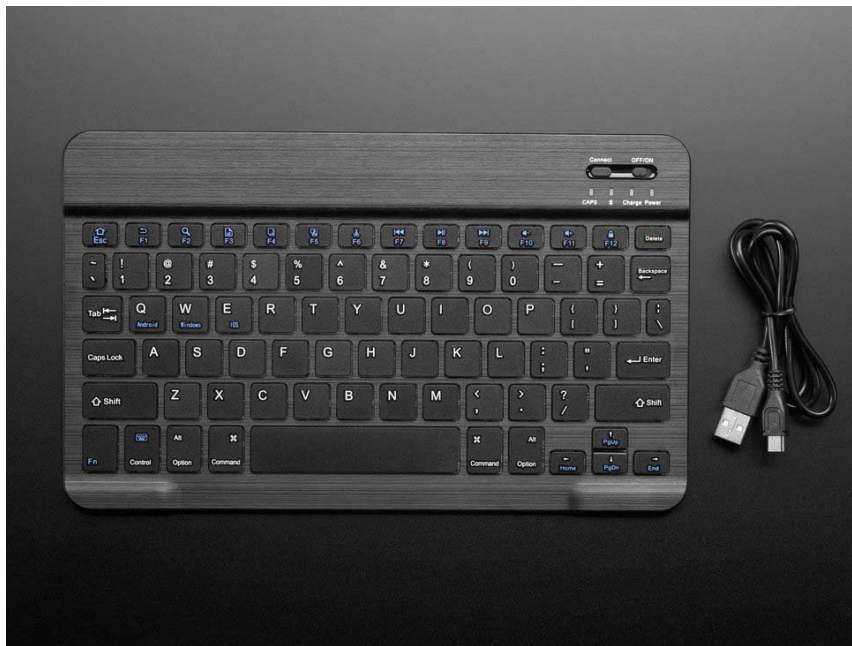

# 10" Bluetooth Keyboard – Black

PRODUCT ID: 3600

## Description

Add a slim, lightweight Bluetooth keyboard that is neither too big, nor too small for your computer project! We've found the "just right" Goldilocks-size keyboard, a mere 9.6" x 5.8" x 0.2"!

This keyboard has helpful indicator lights for Caps Lock, Bluetooth, Charge, and Power. It makes a great typing interface for a computer, especially for tablets, phones, boards and computers with built-in Bluetooth support, such as the Raspberry Pi 3 and the Pi Zero W.