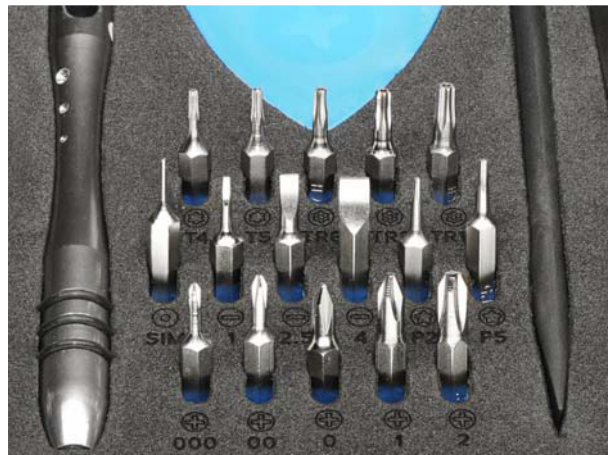

iFixit Essential Electronics Toolkit

PRODUCT ID: 3445

Description

This here is iFixit's most economical do-everything toolkit. The **Essential Electronics Toolkit** is what you need for the most essential electronics repairs, as well as everything you need for most household DIY fixes.

- Magnetized Driver Handle
- Angled Precision Tweezers
- Spudger
- Jimmy
- iFixit Opening Tool
- iFixit Opening Picks set of 6
- Suction Handle
- Easy-to-Open Magnetized Case
- Lid with Built-in Sorting Tray
- Sixteen 4 mm Precision Screwdriver Bits:
 - Phillips - 000, 00, 0, 1, 2
 - Pentalobe - P2, P5
 - Flathead - 1, 2.5, 4 mm
 - Torx - T4, T5
 - Torx Security - TR6, TR8, TR10
 - SIM Eject Bit

Technical Details

Specifications:

- Bit Metal: 6150 Steel
- Driver Material: Aluminum
- Case Material: ABS
- Foam: EVA
- Case Dimensions: 6" x 5.9" x 1.4"
- Case Weight: 300g / 10.6 oz