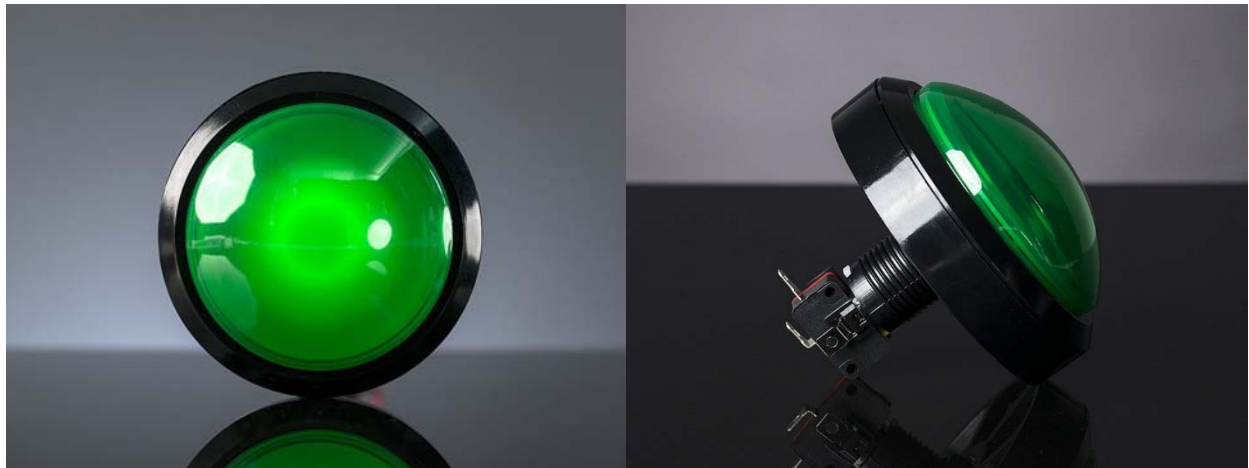

Massive Arcade Button with LED - 100mm Green

PRODUCT ID: 1188

Description

OMG WATCH OUT! This 100mm diameter arcade button with a **16mm deep plastic base** is so massive and inviting it may collapse upon itself and form a black hole from which not even light can escape! Until it does, however, it ready for all sorts of pressing and pushing. Science has shown no one can resist pressing its shiny surface and saying "beep!". We've seen these on some games of skill in arcades, they're easy to mount on nearly any kind of enclosure. They're not waterproof or weatherproof, so best used indoors.

This button has a domed green plastic cover with a black retaining ring around it. There's an optional LED included that will light up the button. The LED has a built in resistor so you can run it up to 12V but given the massive size and shallow depth of the button, it doesn't illuminate the entire button face evenly. The button activates a common arcade microswitch (included), the switch contacts are normally open. When the button is pressed, the contacts close.